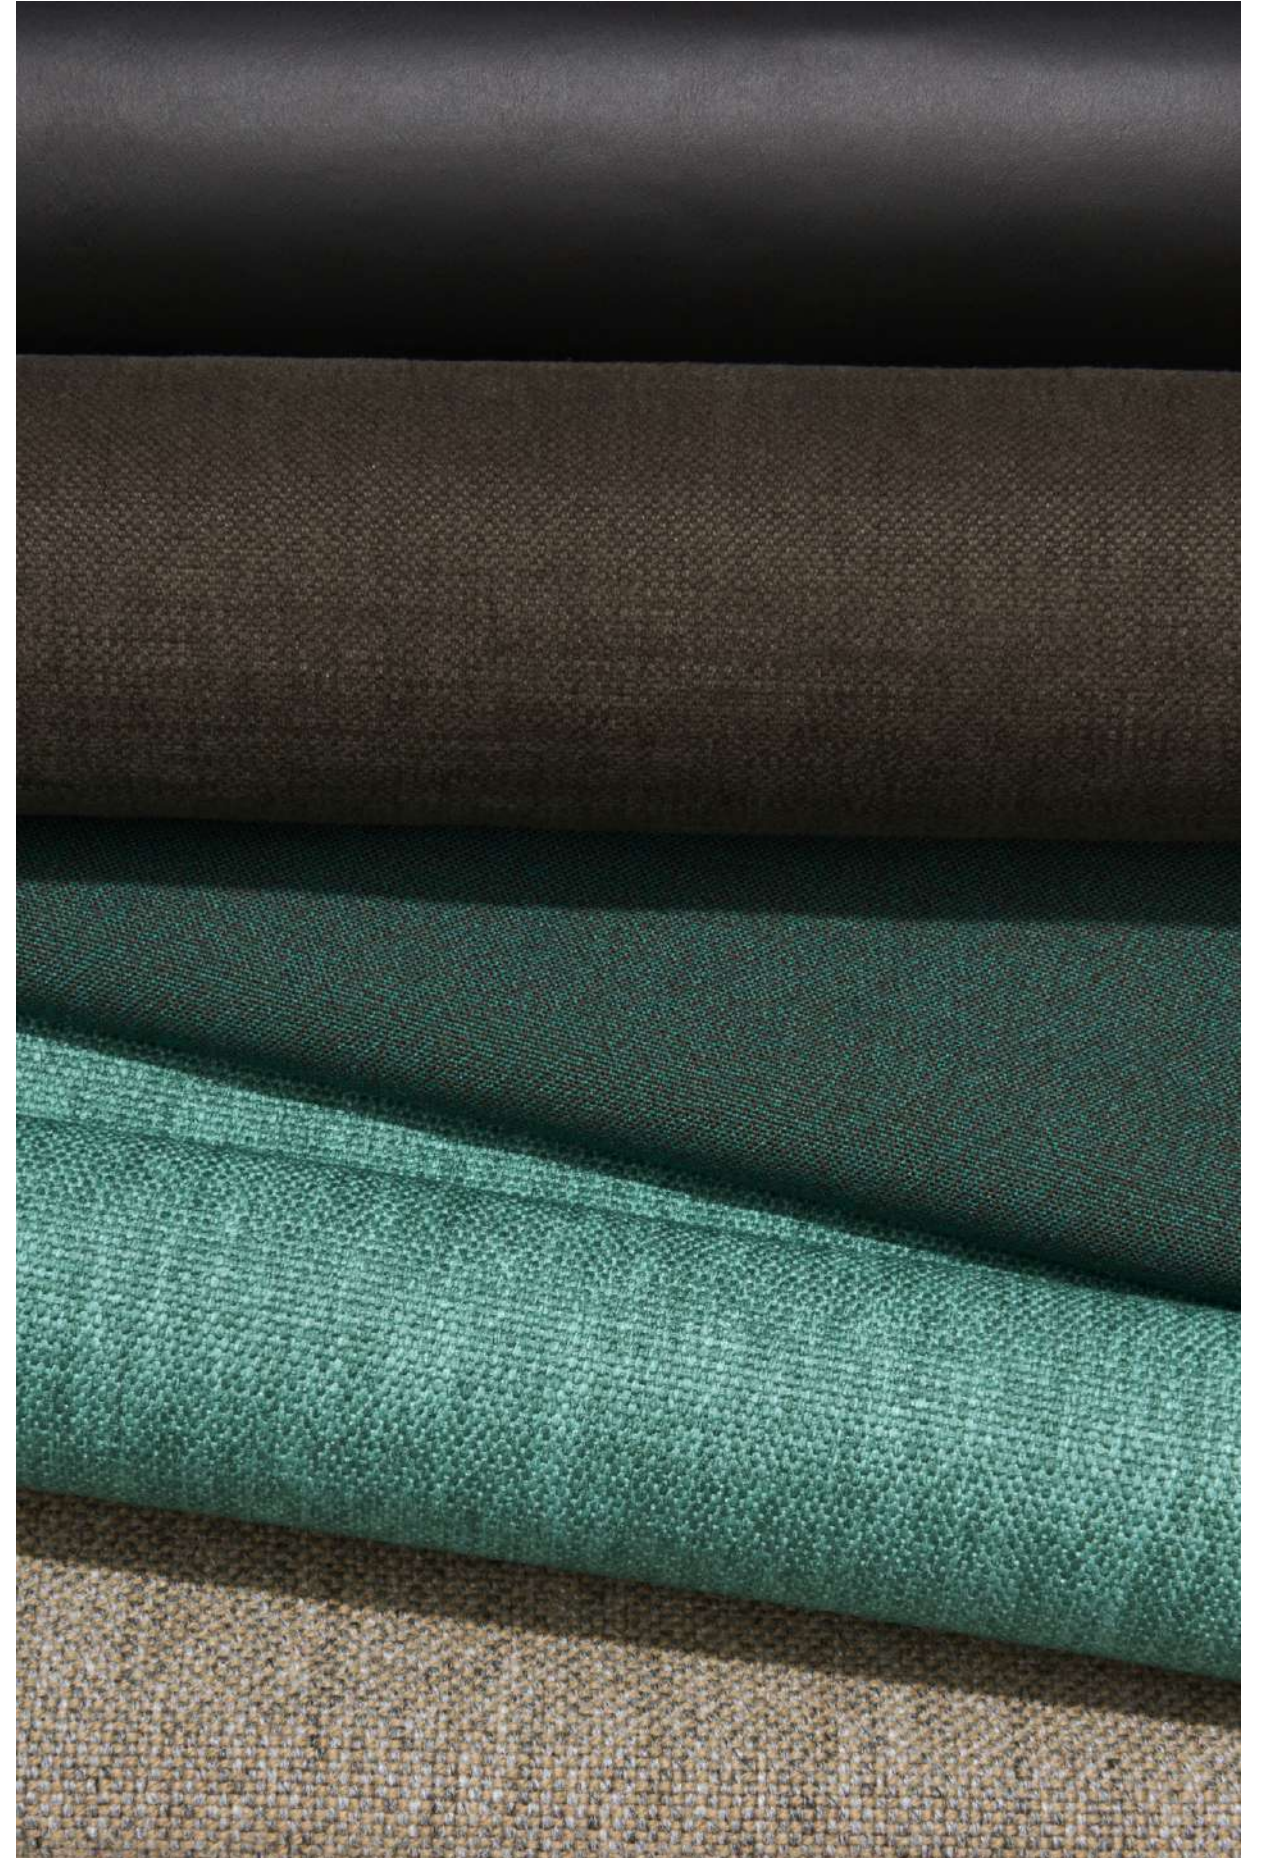

Quilton Lift 3-Seater | Volume 30 | Water-based lacquered oak legs

Volume 30

Linara 90

Atlas 971

Metaphor 021

Hallingdal 227

Quilton

Described by the designers as a 'quilted landscape sofa system', Quilton serves as a central platform for living, working, socializing, and relaxing. Offering a wide assortment of different modules, Doshi Levien's multi-functional sofa provides the flexibility of a modular system with generous dimensions and sculpted forms. The finely-detailed quilted upholstery is available in numerous options, encapsulating the softness and volume of the foam and wadding seats and creating exceptional comfort. Quilton takes sofa design to a new level of versatility that makes it suitable for a wide range of domestic and public spaces.