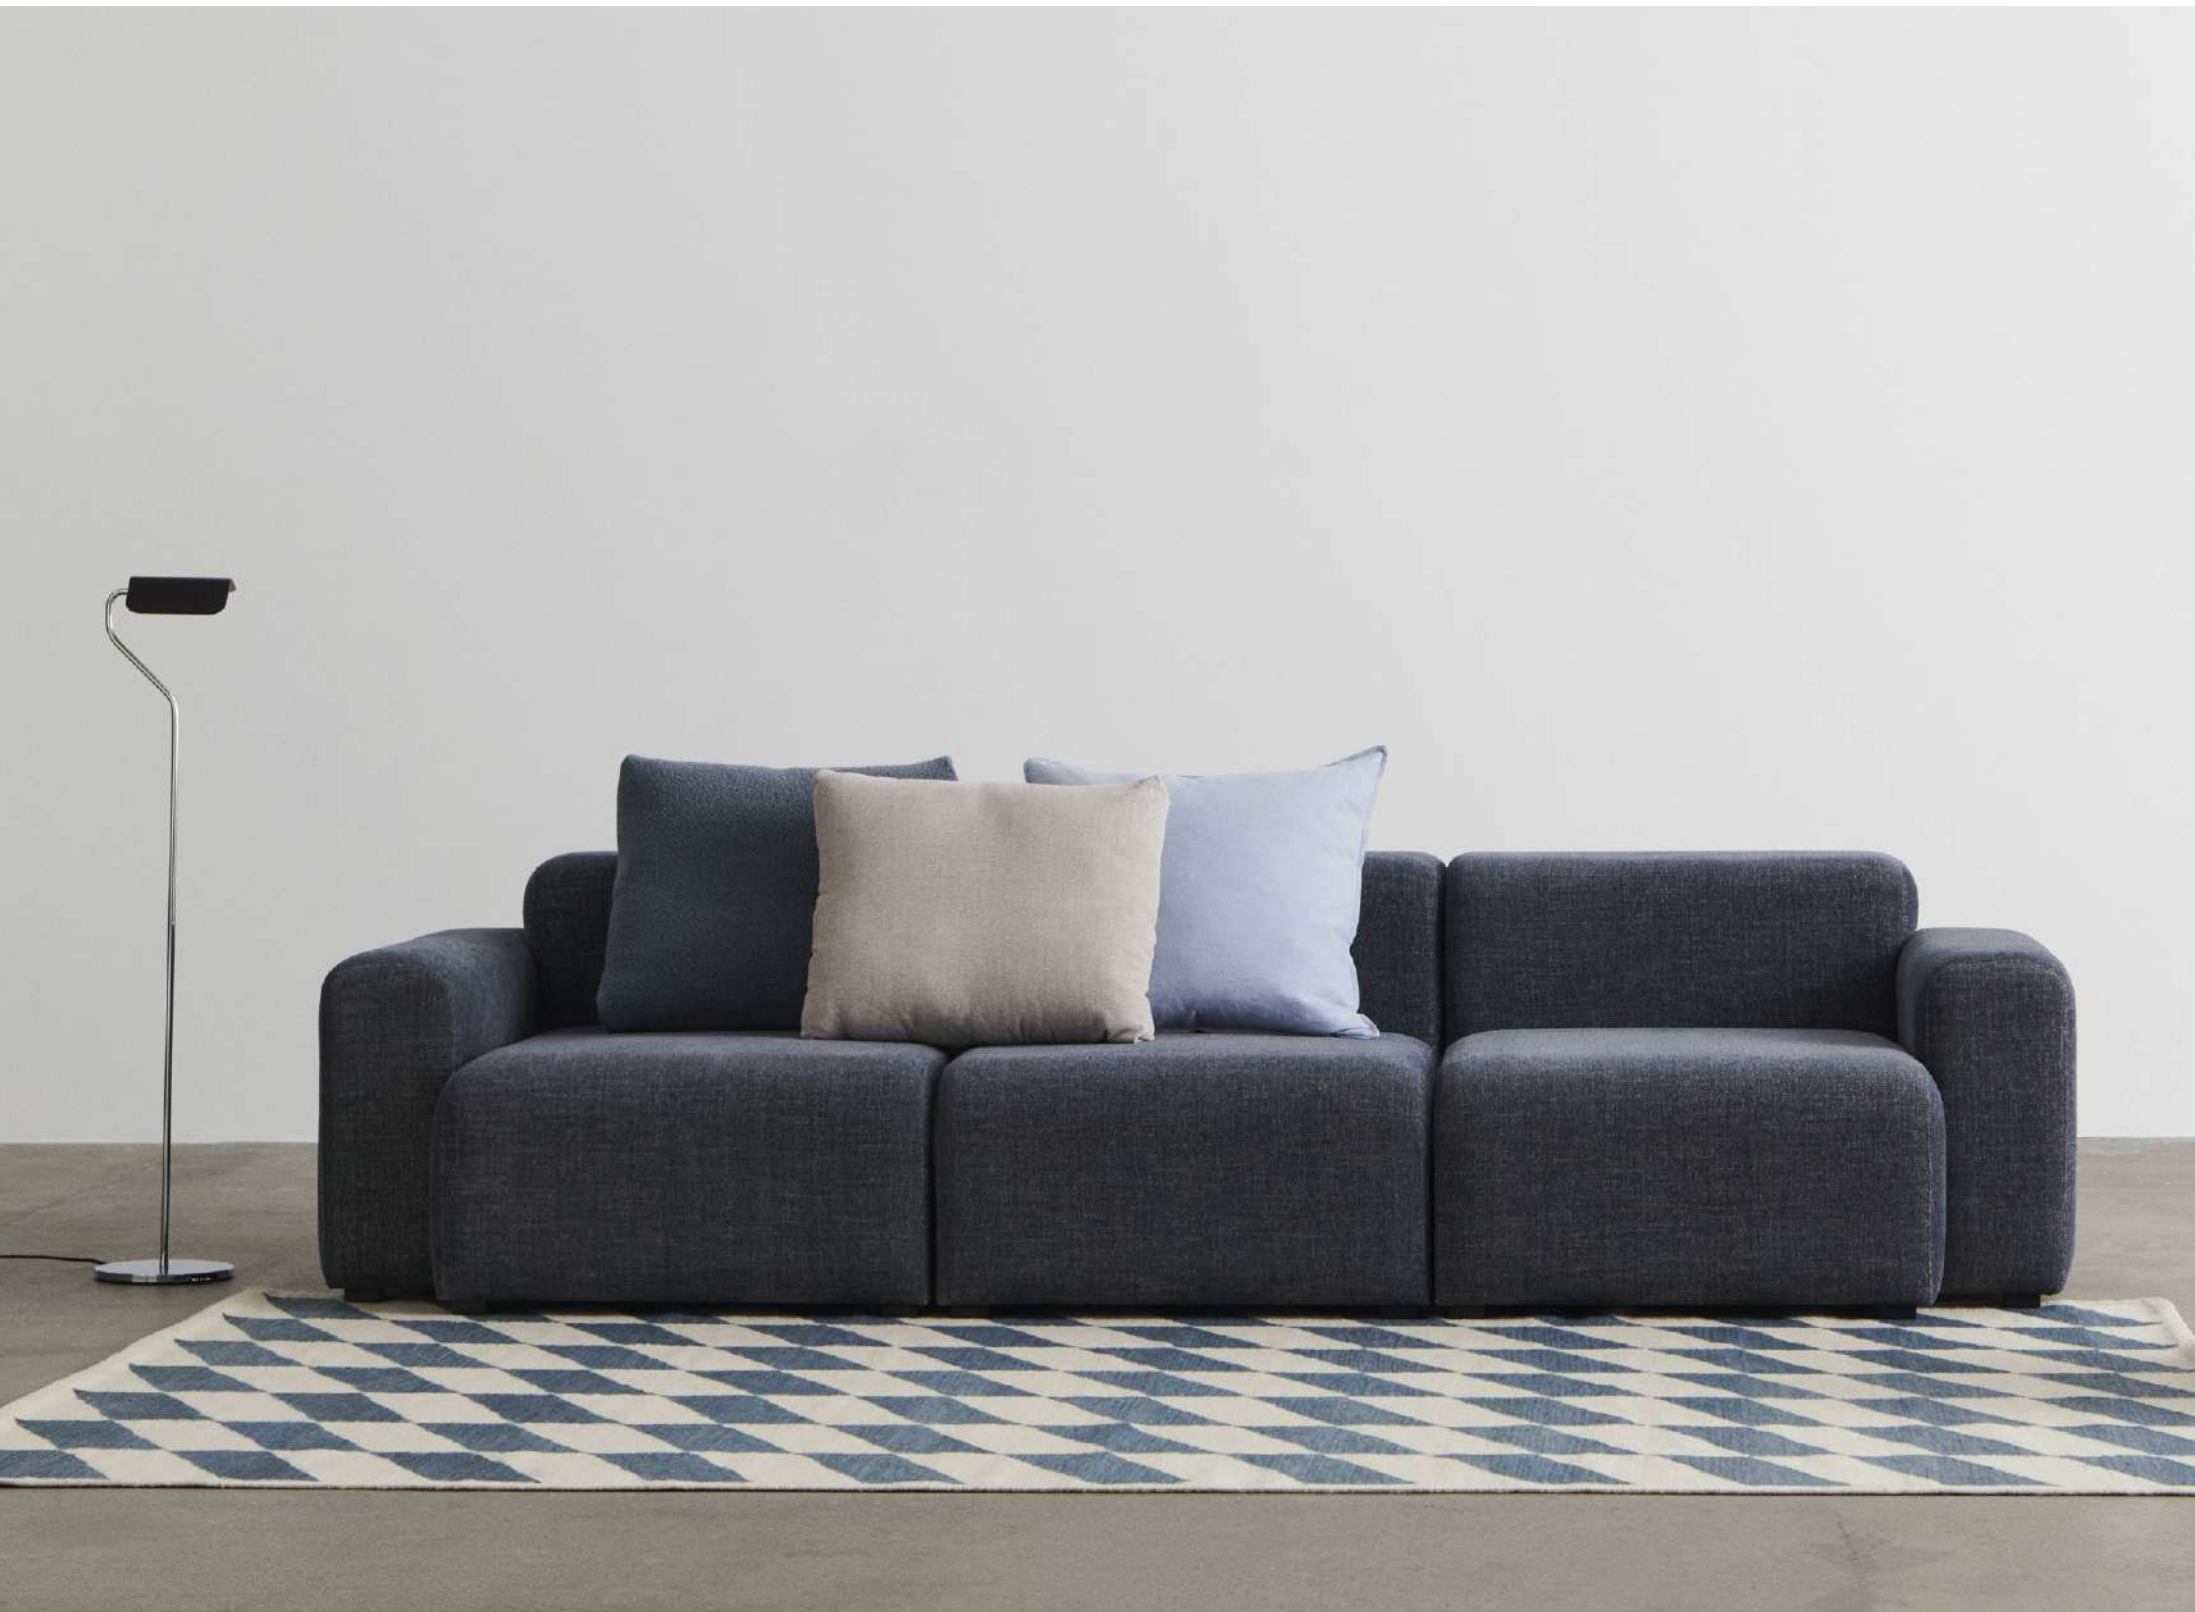

The wide range of functional modular units mean the sofa can be fully customised with chaise longue, corner modules or additional seats to suit any room or purpose.