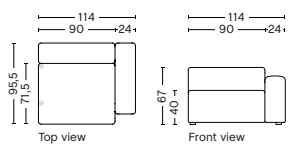

1963RE | WIDE | RIGHT

DIMENSION
W91,5 x D95,5 x H67 cm
Seat H40 cm

SALES QTY. 1 pcs.

PRODUCT STATUS
Order produced

PACKAGING
1 box | 1 pcs.

BOX DIMENSION | WEIGHT
W116 x D99 x H69 cm | 36,5 kg

DESCRIPTION

| | |
|----------------|----------------------|
| Fabric Group 1 | 10.990,00 |
| Fabric Group 2 | 10.990,00 |
| Fabric Group 3 | 19.990,00 |
| Fabric Group 4 | 29.990,00 |
| Fabric Group 5 | 29.990,00 |
| Fabric Group 6 | 32.990,00 |

1965 | WIDE | LOW ARMREST | RIGHT

DIMENSION
W114 x D95,5 x H67 cm
Seat H40 cm

SALES QTY. 1 pcs.

PRODUCT STATUS
Order produced

PACKAGING
1 box | 1 pcs.

BOX DIMENSION | WEIGHT
W68,5 x D115,8 x H98,8 cm | 48,5 kg