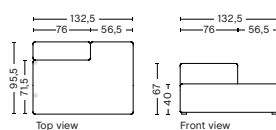

9302 | LOUNGE | LEFT BACKREST

DIMENSION
W132,5 x D95,5 x H67 cm
Seat H40 cm

SALES QTY. 1 pcs.

PRODUCT STATUS
Order produced

PACKAGING
1 box | 1 pcs.

BOX DIMENSION | WEIGHT
W116 x D150 x H69 cm | 58 kg

DESCRIPTION

Fabric Group 1	~~19.930,00~~
Fabric Group 2	~~19.930,00~~
Fabric Group 3	~~19.930,00~~
Fabric Group 4	~~22.636,00~~
Fabric Group 5	~~22.636,00~~
Fabric Group 6	~~22.636,00~~

Not available in leather

FABRIC GROUPS

1 | Atlas, Autumn, Linara FR, Metaphor FR, Mode FR, Overlap, Remix, Story, Valencia** 2 | Field, Maglia, Melange Nap, Naveli, Nico, Olavi By HAY FR, Osumi FR, Relate, Steelcut, Steelcut Trio, Tadao, Turf 3 | Divina, Divina MD, Divina Melange, Fiord, Re-Wool, Ruskin, Steelcut Quartet, Tartaglia FR, Volume by HAY, Yuma 4 | Bolgheri, Canvas, Encircle, Hallingdal 65, Ice FR, Raas 5 | Loft, Sierra Leather 6 | Coda, Vanir, Vidar, California Leather, Nevada Leather, Sense Leather