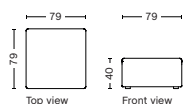

MAGS MODULES

01 | OTTOMAN | EXTRA SMALL

DIMENSION
W79 x D79 x H40 cm

SALES QTY. 1 pcs.

PRODUCT STATUS
Order produced

PACKAGING
1 box | 1 pcs.

BOX DIMENSION | WEIGHT
W99 x D79 x H69 cm | 22,76 kg

DESCRIPTION
Fabric Group 1
Fabric Group 2
Fabric Group 3
Fabric Group 4
Fabric Group 5
Fabric Group 6

PRICE
~~5.000,00~~
~~4.000,00~~
~~10.000,00~~
~~10.000,00~~
~~10.000,00~~
~~10.000,00~~