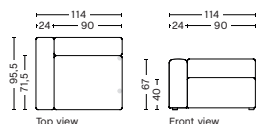

1063RE | NARROW | RIGHT END

DIMENSION
W74,5 x D95,5 x H67 cm
Seat H40 cm

SALES QTY. 1 pcs.

PRODUCT STATUS
Order produced

PACKAGING
1 box | 1 pcs.

BOX DIMENSION | WEIGHT
W78 x D99 x H69 cm | 29 kg

DESCRIPTION
Fabric Group 1
Fabric Group 2
Fabric Group 3
Fabric Group 4
Fabric Group 5
Fabric Group 6

MAGS | CONNECTABLE MODULES

1064 | NARROW | LOW ARMREST | LEFT

DIMENSION
W97 x D95,5 x H67 cm
Seat H40 cm

SALES QTY. 1 pcs.

PRODUCT STATUS
Order produced

PACKAGING
1 box | 1 pcs.

BOX DIMENSION | WEIGHT
W68,5 x D115,8 x H98,8 cm | 42 kg

1065 | NARROW | LOW ARMREST | RIGHT

DIMENSION
W97 x D95,5 x H67 cm
Seat H40 cm

SALES QTY. 1 pcs.

PRODUCT STATUS
Order produced

PACKAGING
1 box | 1 pcs.

BOX DIMENSION | WEIGHT
W68,5 x D115,8 x H98,8 cm | 42 kg

1962 | WIDE | LEFT

DIMENSION
W114 x D95,5 x H67 cm
Seat H40 cm

SALES QTY. 1 pcs.

PRODUCT STATUS
Order produced

PACKAGING
1 box | 1 pcs.

BOX DIMENSION | WEIGHT
W116 x D99 x H69 cm | 51 kg

| DESCRIPTION | PRICE |
|----------------|-----------|
| Fabric Group 1 | 19.996,00 |
| Fabric Group 2 | 21.996,00 |
| Fabric Group 3 | 21.996,00 |
| Fabric Group 4 | 21.996,00 |
| Fabric Group 5 | 24.996,00 |
| Fabric Group 6 | 25.996,00 |