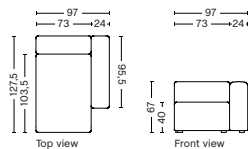

8161FS | NARROW | CHAISE LONGUE | RIGHT

DIMENSION
W97 x D127,5 x H67 cm
Seat H40 cm

SALES QTY. 1 pcs.

PRODUCT STATUS
Order produced

PACKAGING
1 box | 1 pcs.

BOX DIMENSION | WEIGHT
W116 x D150 x H68,5 cm | 59,5 kg

DESCRIPTION	PRICE
Fabric Group 1	~~20,890,00~~
Fabric Group 2	~~21,890,00~~
Fabric Group 3	~~21,890,00~~
Fabric Group 4	~~21,890,00~~
Fabric Group 5	~~21,890,00~~
Fabric Group 6	~~21,890,00~~
Not available in leather