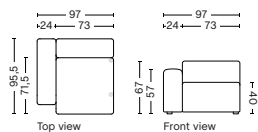

MAGS | CONNECTABLE MODULES

1064 | NARROW | LOW ARMREST | LEFT

DIMENSION
W97 x D95,5 x H67 cm
Seat H40 cm

SALES QTY. 1 pcs.

PRODUCT STATUS
Order produced

PACKAGING
1 box | 1 pcs.

BOX DIMENSION | WEIGHT
W68,5 x D115,8 x H98,8 cm | 42 kg

DESCRIPTION	PRICE
Fabric Group 1	16.996,00
Fabric Group 2	18.996,00
Fabric Group 3	18.996,00
Fabric Group 4	18.996,00
Fabric Group 5	21.996,00
Fabric Group 6	22.996,00