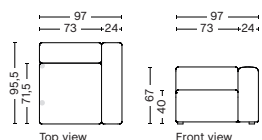

PRODUCT STATUS
Order produced

PACKAGING
1 box | 1 pcs.

BOX DIMENSION | WEIGHT
W116 x D99 x H69 cm | 45 kg

DESCRIPTION
Fabric Group 1
Fabric Group 2
Fabric Group 3
Fabric Group 4
Fabric Group 5
Fabric Group 6

PRICE
~~16.990,00~~
~~18.990,00~~
~~18.990,00~~
~~18.990,00~~
~~21.990,00~~
~~32.990,00~~

1061 | NARROW | RIGHT

DIMENSION
W97 x D95,5 x H67 cm
Seat H40 cm

SALES QTY. 1 pcs.

PRODUCT STATUS
Order produced

PACKAGING
1 box | 1 pcs.

BOX DIMENSION | WEIGHT
W116 x D99 x H69 cm | 45 kg

DESCRIPTION
Fabric Group 1
Fabric Group 2
Fabric Group 3
Fabric Group 4
Fabric Group 5
Fabric Group 6

PRICE
~~16.990,00~~
~~18.990,00~~
~~18.990,00~~
~~18.990,00~~
~~21.990,00~~
~~32.990,00~~

1063 | NARROW | MIDDLE

DIMENSION
W74,5 x D95,5 x H67 cm
Seat H40 cm

SALES QTY. 1 pcs.

PRODUCT STATUS
Order produced

PACKAGING
1 box | 1 pcs.

BOX DIMENSION | WEIGHT
W78 x D99 x H69 cm | 29 kg

DESCRIPTION
Fabric Group 1
Fabric Group 2
Fabric Group 3
Fabric Group 4
Fabric Group 5
Fabric Group 6