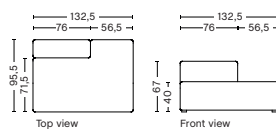

9302FS | LOUNGE | LEFT BACKREST

DIMENSION
W132,5 x D95,5 x H67 cm
Seat H40 cm

SALES QTY. 1 pcs.

PRODUCT STATUS
Order produced

PACKAGING
1 box | 1 pcs.

BOX DIMENSION | WEIGHT
W116 x D150 x H68,5 cm | 58 kg

DESCRIPTION	PRICE
Fabric Group 1	~~18.990,00~~
Fabric Group 2	~~28.990,00~~
Fabric Group 3	~~28.996,00~~
Fabric Group 4	~~28.996,00~~
Fabric Group 5	~~28.996,00~~
Fabric Group 6	~~28.990,00~~
Not available in leather