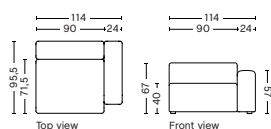

1965FS | WIDE | LOW ARMREST | RIGHT

DIMENSION
W114 x D95,5 x H67 cm
Seat H40 cm

SALES QTY. 1 pcs.

PRODUCT STATUS
Order produced

PACKAGING
1 box | 1 pcs.

BOX DIMENSION | WEIGHT
W68,5 x D115,8 x H98,8 cm | 48,5 kg

DESCRIPTION

Fabric Group 1	~~28.990,00~~
Fabric Group 2	~~28.990,00~~
Fabric Group 3	~~28.990,00~~
Fabric Group 4	~~28.990,00~~
Fabric Group 5	~~28.990,00~~
Fabric Group 6	~~28.990,00~~