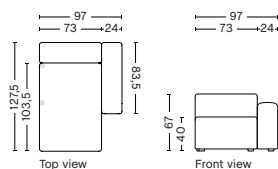

1964 | WIDE | LOW ARMREST | LEFT

DIMENSION
W114 x D95,5 x H67 cm
Seat H40 cm

SALES QTY. 1 pcs.

PRODUCT STATUS
Order produced

PACKAGING
1 box | 1 pcs.

BOX DIMENSION | WEIGHT
W68,5 x D115,8 x H98,8 cm | 48,5 kg

8161 | NARROW | CHAISE LONGUE | RIGHT

DIMENSION
W97 x D127,5 x H67 cm
Seat H40 cm

SALES QTY. 1 pcs.

PRODUCT STATUS
Order produced

PACKAGING
1 box | 1 pcs.

BOX DIMENSION | WEIGHT
W116 x D150 x H69 cm | 59,5 kg

8164 | NARROW | CHAISE LONGUE | LOW ARMREST | LEFT

DIMENSION
W97 x D127,5 x H67 cm
Seat H40 cm

SALES QTY. 1 pcs.

PRODUCT STATUS
Order produced

PACKAGING
1 box | 1 pcs.

BOX DIMENSION | WEIGHT
W68,5 x D150 x H116 cm | 56,9 kg

8165 | NARROW | CHAISE LONGUE | LOW ARMREST | RIGHT

DIMENSION
W97 x D127,5 x H67 cm
Seat H40 cm

SALES QTY. 1 pcs.

PRODUCT STATUS
Order produced

PACKAGING
1 box | 1 pcs.

BOX DIMENSION | WEIGHT
W68,5 x D150 x H116 cm | 56,9 kg