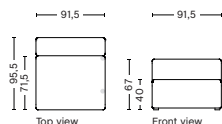

1065 | NARROW | LOW ARMREST | RIGHT

DIMENSION
W97 x D95,5 x H67 cm
Seat H40 cm

SALES QTY. 1 pcs.

PRODUCT STATUS
Order produced

PACKAGING
1 box | 1 pcs.

BOX DIMENSION | WEIGHT
W68,5 x D115,8 x H98,8 cm | 42 kg

1962 | WIDE | LEFT

DIMENSION
W114 x D95,5 x H67 cm
Seat H40 cm

SALES QTY. 1 pcs.

PRODUCT STATUS
Order produced

PACKAGING
1 box | 1 pcs.

BOX DIMENSION | WEIGHT
W116 x D99 x H69 cm | 51 kg

| DESCRIPTION | PRICE |
|----------------|-----------|
| Fabric Group 1 | 19.996,00 |
| Fabric Group 2 | 21.996,00 |
| Fabric Group 3 | 21.996,00 |
| Fabric Group 4 | 21.996,00 |
| Fabric Group 5 | 24.996,00 |
| Fabric Group 6 | 25.996,00 |

1961 | WIDE | RIGHT

DIMENSION
W114 x D95,5 x H67 cm
Seat H40 cm

SALES QTY. 1 pcs.

PRODUCT STATUS
Order produced

PACKAGING
1 box | 1 pcs.

BOX DIMENSION | WEIGHT
W116 x D99 x H69 cm | 51 kg

| DESCRIPTION | PRICE |
|----------------|-----------|
| Fabric Group 1 | 19.996,00 |
| Fabric Group 2 | 21.996,00 |
| Fabric Group 3 | 21.996,00 |
| Fabric Group 4 | 21.996,00 |
| Fabric Group 5 | 24.996,00 |
| Fabric Group 6 | 25.996,00 |

1963 | WIDE | MIDDLE

DIMENSION
W91,5 x D95,5 x H67 cm
Seat H40 cm

SALES QTY. 1 pcs.

PRODUCT STATUS
Order produced

PACKAGING
1 box | 1 pcs.

BOX DIMENSION | WEIGHT
W116 x D99 x H69 cm | 36,5 kg

| DESCRIPTION | PRICE |
|----------------|-----------|
| Fabric Group 1 | 16.996,00 |
| Fabric Group 2 | 18.996,00 |
| Fabric Group 3 | 18.996,00 |
| Fabric Group 4 | 18.996,00 |
| Fabric Group 5 | 21.996,00 |
| Fabric Group 6 | 23.996,00 |