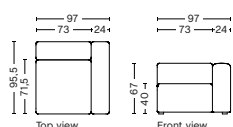

1061FS | NARROW | RIGHT

DIMENSION
W97 x D95,5 x H67 cm
Seat H40 cm

SALES QTY. 1 pcs.

PRODUCT STATUS
Order produced

PACKAGING
1 box | 1 pcs.

BOX DIMENSION | WEIGHT
W116 x D99 x H69 cm | 45 kg

DESCRIPTION	PRICE
Fabric Group 1	18.880,00
Fabric Group 2	19.990,00
Fabric Group 3	20.990,00
Fabric Group 4	20.990,00
Fabric Group 5	20.990,00
Fabric Group 6	22.990,00