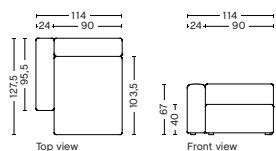

8265FS | WIDE | CHAISE LONGUE | LOW ARMREST | RIGHT

DIMENSION
W114 x D127,5 x H67 cm
Seat H40 cm

SALES QTY. 1 pcs.

PRODUCT STATUS
Order produced

PACKAGING
1 box | 1 pcs.

BOX DIMENSION | WEIGHT
W68,5 x D150 x H116 cm | 67,8 kg

DESCRIPTION	PRICE
Fabric Group 1	~~28.998,00~~
Fabric Group 2	~~28.990,00~~
Fabric Group 3	~~28.996,00~~
Fabric Group 4	~~28.996,00~~
Fabric Group 5	~~28.990,00~~
Fabric Group 6	~~28.996,00~~
Not available in leather