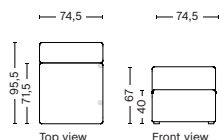

PRICE
~~16.990,00~~
~~18.990,00~~
~~18.990,00~~
~~18.990,00~~
~~21.990,00~~
~~32.990,00~~

1061 | NARROW | RIGHT

DIMENSION
W97 x D95,5 x H67 cm
Seat H40 cm

SALES QTY. 1 pcs.

PRODUCT STATUS
Order produced

PACKAGING
1 box | 1 pcs.

BOX DIMENSION | WEIGHT
W116 x D99 x H69 cm | 45 kg

DESCRIPTION
Fabric Group 1
Fabric Group 2
Fabric Group 3
Fabric Group 4
Fabric Group 5
Fabric Group 6

PRICE
~~16.990,00~~
~~18.990,00~~
~~18.990,00~~
~~18.990,00~~
~~21.990,00~~
~~32.990,00~~

1063 | NARROW | MIDDLE

DIMENSION
W74,5 x D95,5 x H67 cm
Seat H40 cm

SALES QTY. 1 pcs.

PRODUCT STATUS
Order produced

PACKAGING
1 box | 1 pcs.

BOX DIMENSION | WEIGHT
W78 x D99 x H69 cm | 29 kg

DESCRIPTION
Fabric Group 1
Fabric Group 2
Fabric Group 3
Fabric Group 4
Fabric Group 5
Fabric Group 6

PRICE
~~19.990,00~~
~~18.990,00~~
~~18.990,00~~
~~19.990,00~~
~~18.990,00~~
~~21.990,00~~

1063LE | NARROW | LEFT END

DIMENSION
W74,5 x D95,5 x H67 cm
Seat H40 cm

SALES QTY. 1 pcs.

PRODUCT STATUS
Order produced