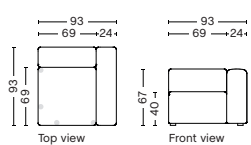

1964 | WIDE | LOW ARMREST | LEFT

DIMENSION
W114 x D95,5 x H67 cm
Seat H40 cm

SALES QTY. 1 pcs.

PRODUCT STATUS
Order produced

PACKAGING
1 box | 1 pcs.

BOX DIMENSION | WEIGHT
W68,5 x D115,8 x H98,8 cm | 48,5 kg

1862 | CORNER | LEFT

DIMENSION
W93 x D93 x H67 cm
Seat H40 cm

SALES QTY. 1 pcs.

PRODUCT STATUS
Order produced

PACKAGING
1 box | 1 pcs.

BOX DIMENSION | WEIGHT
W116 x D99 x H69 cm | 42 kg

DESCRIPTION

| | |
|----------------|----------------------|
| Fabric Group 1 | 19.990,00 |
| Fabric Group 2 | 13.990,00 |
| Fabric Group 3 | 10.990,00 |
| Fabric Group 4 | 19.990,00 |
| Fabric Group 5 | 29.990,00 |
| Fabric Group 6 | 29.990,00 |

1861 | CORNER | RIGHT

DIMENSION
W93 x D93 x H67 cm
Seat H40 cm

SALES QTY. 1 pcs.

PRODUCT STATUS
Order produced

PACKAGING
1 box | 1 pcs.

BOX DIMENSION | WEIGHT
W116 x D99 x H69 cm | 42 kg

DESCRIPTION

| | |
|----------------|----------------------|
| Fabric Group 1 | 19.990,00 |
| Fabric Group 2 | 13.990,00 |
| Fabric Group 3 | 10.990,00 |
| Fabric Group 4 | 19.990,00 |
| Fabric Group 5 | 29.990,00 |
| Fabric Group 6 | 29.990,00 |