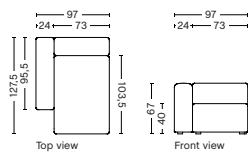

MAGS | FREE STANDING MODULES

8162FS | NARROW | CHAISE LONGUE | LEFT

DIMENSION
W97 x D127,5 x H67 cm
Seat H40 cm

SALES QTY. 1 pcs.

PRODUCT STATUS
Order produced

PACKAGING
1 box | 1 pcs.

BOX DIMENSION | WEIGHT
W116 x D150 x H68,5 cm | 59,5 kg

DESCRIPTION	PRICE
Fabric Group 1	~~20,890,00~~
Fabric Group 2	~~21,890,00~~
Fabric Group 3	~~21,890,00~~
Fabric Group 4	~~21,890,00~~
Fabric Group 5	~~21,890,00~~
Fabric Group 6	~~21,890,00~~
Not available in leather