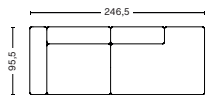

2,5 SEATER COMBINATION 2 | LEFT 1962+9302 OR RIGHT 9301+1961

DIMENSION
W246,5 x D95,5 x H67 cm
Seat H40 cm

PACKAGING
2 box | 1 pcs.

DESCRIPTION
Fabric group 1
Fabric group 2
Fabric group 3
Fabric group 4
Fabric group 5
Fabric group 6
Not available in leather

PRICE
~~22200,00~~
~~22200,00~~
~~22200,00~~
~~22200,00~~
~~22200,00~~
~~22200,00~~

PRODUCT STATUS
Order produced