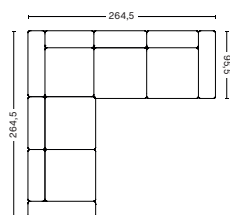

CORNER COMBINATION 1 | LEFT 1062+1063+1862+1063+1061 OR RIGHT 1062+1063+1861+1063+1061

DIMENSION

W264,5 x D264,5 x H67 cm
Seat H40 cm

PRODUCT STATUS

Order produced

PACKAGING

5 box | 1 pcs.

DESCRIPTION

Fabric group 1
Fabric group 2
Fabric group 3
Fabric group 4
Fabric group 5
Fabric group 6

PRICE

~~52.200,00~~
~~42.800,00~~
~~42.800,00~~
~~52.200,00~~
~~102.200,00~~
~~122.200,00~~