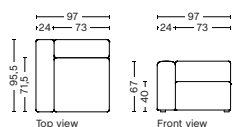

MAGS | FREE STANDING MODULES

1062FS | NARROW | LEFT

DIMENSION
W97 x D95,5 x H67 cm
Seat H40 cm

SALES QTY. 1 pcs.

PRODUCT STATUS
Order produced

PACKAGING
1 box | 1 pcs.

BOX DIMENSION | WEIGHT
W116 x D99 x H69 cm | 45 kg