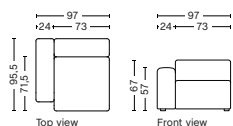

1064FS | NARROW | LOW ARMREST LEFT

DIMENSION
W97 x D95,5 x H67 cm
Seat H40 cm

SALES QTY. 1 pcs.

PRODUCT STATUS
Order produced

PACKAGING
1 box | 1 pcs.

BOX DIMENSION | WEIGHT
W68,5 x D115,8 x H98,8 cm | 42 kg

DESCRIPTION	PRICE
Fabric Group 1	18.880,00
Fabric Group 2	19.990,00
Fabric Group 3	20.990,00
Fabric Group 4	20.990,00
Fabric Group 5	20.990,00
Fabric Group 6	22.990,00