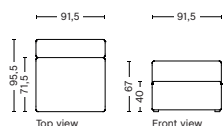

1961FS | WIDE | RIGHT

DIMENSION
W114 x D95,5 x H67 cm
Seat H40 cm

SALES QTY. 1 pcs.

PRODUCT STATUS
Order produced

PACKAGING
1 box | 1 pcs.

BOX DIMENSION | WEIGHT
W116 x D99 x H69 cm | 51 kg

DESCRIPTION

| | |
|----------------|----------------------|
| Fabric Group 1 | 28.990,00 |
| Fabric Group 2 | 28.990,00 |
| Fabric Group 3 | 28.990,00 |
| Fabric Group 4 | 28.990,00 |
| Fabric Group 5 | 28.990,00 |
| Fabric Group 6 | 28.990,00 |

1963FS | WIDE | W/O ARMREST

DIMENSION
W91,5 x D95,5 x H67 cm
Seat H40 cm

SALES QTY. 1 pcs.

PRODUCT STATUS
Order produced

PACKAGING
1 box | 1 pcs.

BOX DIMENSION | WEIGHT
W116 x D99 x H69 cm | 36,5 kg

DESCRIPTION