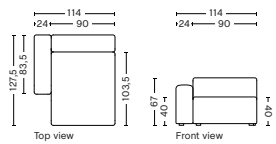

8264FS | WIDE | CHAISE LONGUE | LOW ARMREST | LEFT

DIMENSION
W114 x D127,5 x H67 cm
Seat H40 cm

SALES QTY. 1 pcs.

PRODUCT STATUS
Order produced

PACKAGING
1 box | 1 pcs.

BOX DIMENSION | WEIGHT
W68,5 x D150 x H116 cm | 67,8 kg

DESCRIPTION DESCRIPTION	PRICE
Fabric Group 1	~~28.998,00~~
Fabric Group 2	~~28.990,00~~
Fabric Group 3	~~28.996,00~~
Fabric Group 4	~~28.996,00~~
Fabric Group 5	~~28.990,00~~
Fabric Group 6	~~28.996,00~~
Not available in leather