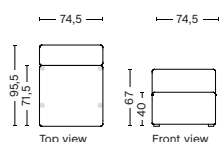

PRODUCT STATUS
Order produced

PACKAGING
1 box | 1 pcs.

BOX DIMENSION | WEIGHT
W116 x D99 x H69 cm | 45 kg

DESCRIPTION
Fabric Group 1
Fabric Group 2
Fabric Group 3
Fabric Group 4
Fabric Group 5
Fabric Group 6

PRICE
~~16.990,00~~
~~18.990,00~~
~~18.990,00~~
~~18.990,00~~
~~21.990,00~~
~~32.990,00~~

1061 | NARROW | RIGHT

DIMENSION
W97 x D95,5 x H67 cm
Seat H40 cm

SALES QTY. 1 pcs.

PRODUCT STATUS
Order produced

PACKAGING
1 box | 1 pcs.

BOX DIMENSION | WEIGHT
W116 x D99 x H69 cm | 45 kg

DESCRIPTION
Fabric Group 1
Fabric Group 2
Fabric Group 3
Fabric Group 4
Fabric Group 5
Fabric Group 6

PRICE
~~16.990,00~~
~~18.990,00~~
~~18.990,00~~
~~18.990,00~~
~~21.990,00~~
~~32.990,00~~

1063 | NARROW | MIDDLE

DIMENSION
W74,5 x D95,5 x H67 cm
Seat H40 cm

SALES QTY. 1 pcs.

PRODUCT STATUS
Order produced

PACKAGING
1 box | 1 pcs.

BOX DIMENSION | WEIGHT
W78 x D99 x H69 cm | 29 kg

DESCRIPTION
Fabric Group 1
Fabric Group 2
Fabric Group 3
Fabric Group 4
Fabric Group 5
Fabric Group 6