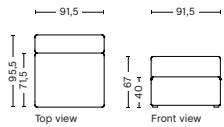

1963RE | WIDE | RIGHT

DIMENSION
W91,5 x D95,5 x H67 cm
Seat H40 cm

SALES QTY. 1 pcs.

PRODUCT STATUS
Order produced

PACKAGING
1 box | 1 pcs.

BOX DIMENSION | WEIGHT
W116 x D99 x H69 cm | 36,5 kg

DESCRIPTION

Fabric Group 1	~~10.990,00~~
Fabric Group 2	~~10.990,00~~
Fabric Group 3	~~19.990,00~~
Fabric Group 4	~~29.990,00~~
Fabric Group 5	~~29.990,00~~
Fabric Group 6	~~32.990,00~~