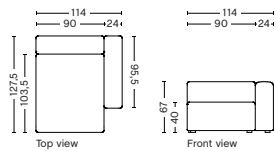

8261FS | WIDE | CHAISE LONGUE | RIGHT

DIMENSION
W114 x D127,5 x H67 cm
Seat H40 cm

SALES QTY. 1 pcs.

PRODUCT STATUS
Order produced

PACKAGING
1 box | 1 pcs.

BOX DIMENSION | WEIGHT
W116 x D150 x H68,5 cm | 70,5 kg

DESCRIPTION	PRICE
Fabric Group 1	~~28.998,00~~
Fabric Group 2	~~28.990,00~~
Fabric Group 3	~~28.996,00~~
Fabric Group 4	~~28.996,00~~
Fabric Group 5	~~28.990,00~~
Fabric Group 6	~~28.996,00~~
Not available in leather