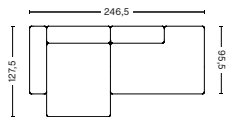

2,5 SEATER COMBINATION 3 | LEFT 8262+9302 OR RIGHT 9301+8261

DIMENSION
W246,5 x D127,5 x H67 cm
Seat H40 cm

PACKAGING
2 box | 1 pcs.

DESCRIPTION
Fabric group 1
Fabric group 2
Fabric group 3
Fabric group 4
Fabric group 5
Fabric group 6
Not available in leather

PRICE
~~22200,00~~
~~22200,00~~
~~22200,00~~
~~22200,00~~
~~22200,00~~
~~22200,00~~

PRODUCT STATUS
Order produced