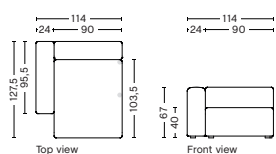

MAGS | CONNECTABLE MODULES

8262 | WIDE | CHAISE LONGUE | LEFT

DIMENSION
W114 x D127,5 x H67 cm
Seat H40 cm

SALES QTY. 1 pcs.

PRODUCT STATUS
Order produced

PACKAGING
1 box | 1 pcs.

BOX DIMENSION | WEIGHT
W116 x D150 x H69 cm | 70,5 kg

DESCRIPTION

Fabric Group 1	~~22.636,00~~
Fabric Group 2	~~22.636,00~~
Fabric Group 3	~~22.636,00~~
Fabric Group 4	~~22.636,00~~
Fabric Group 5	~~22.636,00~~
Fabric Group 6	~~22.636,00~~

Not available in leather