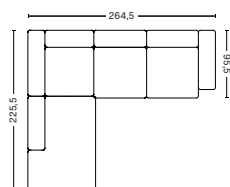

CORNER COMBINATION 2 LOW ARMREST | LEFT 9301+1862+1063+1065 OR RIGHT 1064+1063+1861+9302

DIMENSION

W264,5 x D225,5 x H67 cm
Seat H40 cm

PRODUCT STATUS

Order produced

PACKAGING

4 box | 1 pcs.

DESCRIPTION

Fabric group 1
Fabric group 2
Fabric group 3
Fabric group 4
Fabric group 5
Fabric group 6
Not available in leather

PRICE

~~42.800,00~~
~~42.800,00~~
~~42.800,00~~
~~32.200,00~~
~~42.200,00~~
~~102.200,00~~

FABRIC GROUPS

1 | Atlas, Autumn, Linara FR, Metaphor FR, Mode FR, Overlap, Remix, Story, Valencia™ 2 | Field, Maglia, Melange Nap, Navelli, Nico, Olavi By HAY FR, Osumi FR, Relate, Steelcut, Steelcut Trio, Tadao, Turf 3 | Divina, Divina MD, Divina Melange, Fiord, Re-Wool, Ruskin, Steelcut Quartet, Tartaglia FR, Volume by HAY, Yuma 4 | Bolgheri, Canvas, Encircle, Hallingdal 65, Ice FR, Raas 5 | Loft, Sierra Leather 6 | Coda, Vanir, Vidar, California Leather, Nevada Leather, Sense Leather