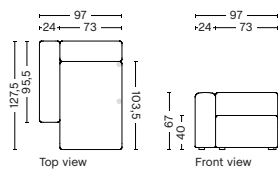

MAGS | CONNECTABLE MODULES

8162 | NARROW | CHAISE LONGUE | LEFT

DIMENSION
W97 x D127,5 x H67 cm
Seat H40 cm

SALES QTY. 1 pcs.

PRODUCT STATUS
Order produced

PACKAGING
1 box | 1 pcs.

BOX DIMENSION | WEIGHT
W116 x D150 x H69 cm | 59,5 kg

DESCRIPTION	PRICE
Fabric Group 1	~~16,990,00~~
Fabric Group 2	~~20,990,00~~
Fabric Group 3	~~20,990,00~~
Fabric Group 4	~~19,990,00~~
Fabric Group 5	~~22,990,00~~
Fabric Group 6	~~22,990,00~~
Not available in leather