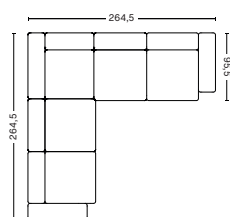

CORNER COMBINATION 1 LOW ARMREST | LEFT 1064+1063+1862+1063+1065 OR RIGHT 1064+1063+1861+1063+1065

DIMENSION

W264,5 x D264,5 x H67 cm
Seat H40 cm

PRODUCT STATUS

Order produced

PACKAGING

5 box | 1 pcs.

DESCRIPTION

Fabric group 1
Fabric group 2
Fabric group 3
Fabric group 4
Fabric group 5
Fabric group 6

PRICE

~~52.200,00~~
~~42.800,00~~
~~42.800,00~~
~~52.200,00~~
~~102.200,00~~
~~122.200,00~~