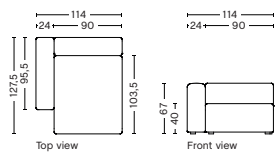

MAGS | FREE STANDING MODULES

8262FS | WIDE | CHAISE LONGUE | LEFT

DIMENSION
W114 x D127,5 x H67 cm
Seat H40 cm

SALES QTY. 1 pcs.

PRODUCT STATUS
Order produced

PACKAGING
1 box | 1 pcs.

BOX DIMENSION | WEIGHT
W116 x D150 x H68,5 cm | 70,5 kg

DESCRIPTION	PRICE
Fabric Group 1	~~28.998,00~~
Fabric Group 2	~~28.990,00~~
Fabric Group 3	~~28.996,00~~
Fabric Group 4	~~28.996,00~~
Fabric Group 5	~~28.990,00~~
Fabric Group 6	~~28.996,00~~
Not available in leather