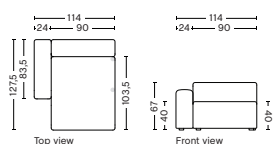

Not available in leather

8261 | WIDE | CHAISE LONGUE | RIGHT

DIMENSION
W114 x D127,5 x H67 cm
Seat H40 cm

SALES QTY. 1 pcs.

PRODUCT STATUS
Order produced

PACKAGING
1 box | 1 pcs.

BOX DIMENSION | WEIGHT
W116 x D150 x H69 cm | 70,5 kg

Not available in leather

8264 | WIDE | CHAISE LONGUE | LOW ARMREST | LEFT

DIMENSION
W114 x D127,5 x H67 cm
Seat H40 cm

SALES QTY. 1 pcs.

PRODUCT STATUS
Order produced

PACKAGING
1 box | 1 pcs.

BOX DIMENSION | WEIGHT
W68,5 x D150 x H116 cm | 67,8 kg