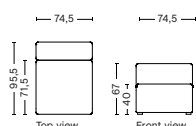

MAGS | FREE STANDING MODULES

1062FS | NARROW | LEFT

DIMENSION
W97 x D95,5 x H67 cm
Seat H40 cm

SALES QTY. 1 pcs.

PRODUCT STATUS
Order produced

PACKAGING
1 box | 1 pcs.

BOX DIMENSION | WEIGHT
W116 x D99 x H69 cm | 45 kg

1061FS | NARROW | RIGHT

DIMENSION
W97 x D95,5 x H67 cm
Seat H40 cm

SALES QTY. 1 pcs.

PRODUCT STATUS
Order produced

PACKAGING
1 box | 1 pcs.

BOX DIMENSION | WEIGHT
W116 x D99 x H69 cm | 45 kg

| DESCRIPTION | PRICE |
|----------------|-----------|
| Fabric Group 1 | 18.880,00 |
| Fabric Group 2 | 19.990,00 |
| Fabric Group 3 | 20.990,00 |
| Fabric Group 4 | 20.990,00 |
| Fabric Group 5 | 20.990,00 |
| Fabric Group 6 | 22.990,00 |

1063FS | NARROW | W/O ARMREST

DIMENSION
W74,5 x D95,5 x H67 cm
Seat H40 cm

SALES QTY. 1 pcs.

PRODUCT STATUS
Order produced

PACKAGING
1 box | 1 pcs.

BOX DIMENSION | WEIGHT
W78 x D99 x H69 cm | 29 kg

| DESCRIPTION DESCRIPTION | PRICE |
|-------------------------|-----------|
| Fabric Group 1 | 18.880,00 |
| Fabric Group 2 | 18.990,00 |
| Fabric Group 3 | 19.990,00 |
| Fabric Group 4 | 19.990,00 |
| Fabric Group 5 | 20.990,00 |
| Fabric Group 6 | 20.990,00 |

1064FS | NARROW | LOW ARMREST LEFT

DIMENSION
W97 x D95,5 x H67 cm
Seat H40 cm

SALES QTY. 1 pcs.

PRODUCT STATUS
Order produced

PACKAGING
1 box | 1 pcs.

BOX DIMENSION | WEIGHT
W68,5 x D115,8 x H98,8 cm | 42 kg