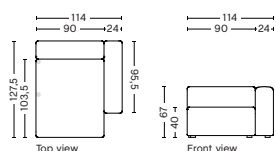

8261 | WIDE | CHAISE LONGUE | RIGHT

DIMENSION
W114 x D127,5 x H67 cm
Seat H40 cm

SALES QTY. 1 pcs.

PRODUCT STATUS
Order produced

PACKAGING
1 box | 1 pcs.

BOX DIMENSION | WEIGHT
W116 x D150 x H69 cm | 70,5 kg

DESCRIPTION

Fabric Group 1	~~22.636,00~~
Fabric Group 2	~~22.636,00~~
Fabric Group 3	~~22.636,00~~
Fabric Group 4	~~22.636,00~~
Fabric Group 5	~~22.636,00~~
Fabric Group 6	~~22.636,00~~

Not available in leather