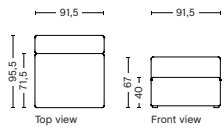

MAGS | CONNECTABLE MODULES

1963LE | WIDE | LEFT

DIMENSION
W91,5 x D95,5 x H67 cm
Seat H40 cm

SALES QTY. 1 pcs.

PRODUCT STATUS
Order produced

PACKAGING
1 box | 1 pcs.

BOX DIMENSION | WEIGHT
W116 x D99 x H69 cm | 36,5 kg

DESCRIPTION

Fabric Group 1	~~10.990,00~~
Fabric Group 2	~~10.990,00~~
Fabric Group 3	~~19.990,00~~
Fabric Group 4	~~29.990,00~~
Fabric Group 5	~~29.990,00~~
Fabric Group 6	~~32.990,00~~