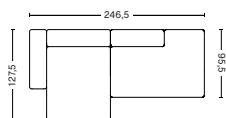

2,5 SEATER COMBINATION 3 LOW ARMREST | LEFT 8264+9302 OR RIGHT 9301+8265

DIMENSION
W246,5 x D127,5 x H67 cm
Seat H40 cm

PACKAGING
2 box | 1 pcs.

DESCRIPTION
Fabric group 1
Fabric group 2
Fabric group 3
Fabric group 4
Fabric group 5
Fabric group 6
Not available in leather

PRICE
~~22200,00~~
~~22200,00~~
~~22200,00~~
~~22200,00~~
~~22200,00~~
~~22200,00~~

PRODUCT STATUS
Order produced

FABRIC GROUPS

1 | Atlas, Autumn, Linara FR, Metaphor FR, Mode FR, Overlap, Remix, Story, Valencia™ 2 | Field, Maglia, Melange Nap, Navelli, Nico, Olavi By HAY FR, Osumi FR, Relate, Steelcut, Steelcut Trio, Tadao, Turf 3 | Divina, Divina MD, Divina Melange, Fiord, Re-Wool, Ruskin, Steelcut Quartet, Tartaglia FR, Volume by HAY, Yuma 4 | Bolgheri, Canvas, Encircle, Hallingdal 65, Ice FR, Raas 5 | Loft, Sierra Leather 6 | Coda, Vanir, Vidar, California Leather, Nevada Leather, Sense Leather