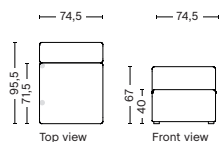

1063 | NARROW | MIDDLE

DIMENSION
W74,5 x D95,5 x H67 cm
Seat H40 cm

SALES QTY. 1 pcs.

PRODUCT STATUS
Order produced

PACKAGING
1 box | 1 pcs.

BOX DIMENSION | WEIGHT
W78 x D99 x H69 cm | 29 kg

DESCRIPTION
Fabric Group 1
Fabric Group 2
Fabric Group 3
Fabric Group 4
Fabric Group 5
Fabric Group 6

PRICE
~~19.990,00~~
~~18.990,00~~
~~18.990,00~~
~~19.990,00~~
~~18.990,00~~
~~21.990,00~~

1063LE | NARROW | LEFT END

DIMENSION
W74,5 x D95,5 x H67 cm
Seat H40 cm

SALES QTY. 1 pcs.

PRODUCT STATUS
Order produced

PACKAGING
1 box | 1 pcs.

BOX DIMENSION | WEIGHT
W78 x D99 x H69 cm | 29 kg

DESCRIPTION
Fabric Group 1
Fabric Group 2
Fabric Group 3
Fabric Group 4
Fabric Group 5
Fabric Group 6

PRICE
~~18.990,00~~
~~18.990,00~~
~~19.990,00~~
~~19.990,00~~
~~18.990,00~~
~~21.990,00~~

1063RE | NARROW | RIGHT END

DIMENSION
W74,5 x D95,5 x H67 cm
Seat H40 cm

SALES QTY. 1 pcs.

PRODUCT STATUS
Order produced

PACKAGING
1 box | 1 pcs.

BOX DIMENSION | WEIGHT
W78 x D99 x H69 cm | 29 kg

DESCRIPTION
Fabric Group 1
Fabric Group 2
Fabric Group 3
Fabric Group 4
Fabric Group 5
Fabric Group 6