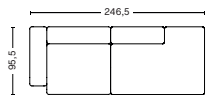

2,5 SEATER COMBINATION 2 LOW ARMREST | LEFT 1964+9302 OR RIGHT 9301+1965

DIMENSION
W246,5 x D95,5 x H67 cm
Seat H40 cm

PACKAGING
2 box | 1 pcs.

DESCRIPTION
Fabric group 1
Fabric group 2
Fabric group 3
Fabric group 4
Fabric group 5
Fabric group 6
Not available in leather

PRICE
~~22200,00~~
~~22200,00~~
~~22200,00~~
~~22200,00~~
~~22200,00~~
~~22200,00~~

PRODUCT STATUS
Order produced