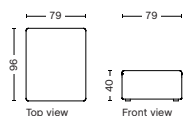

MAGS MODULES

01 | OTTOMAN | EXTRA SMALL

DIMENSION
W79 x D79 x H40 cm

SALES QTY. 1 pcs.

PRODUCT STATUS
Order produced

PACKAGING
1 box | 1 pcs.

BOX DIMENSION | WEIGHT
W99 x D79 x H69 cm | 22,76 kg

DESCRIPTION
Fabric Group 1
Fabric Group 2
Fabric Group 3
Fabric Group 4
Fabric Group 5
Fabric Group 6

PRICE
~~5.000,00~~
~~4.000,00~~
~~10.000,00~~
~~10.000,00~~
~~10.000,00~~
~~10.000,00~~

02 | OTTOMAN | SMALL

DIMENSION
W79 x D96 x H40 cm

SALES QTY. 1 pcs.

PRODUCT STATUS
Order produced

PACKAGING
1 box | 1 pcs.