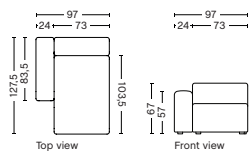

8164FS | NARROW | CHAISE LONGUE | LOW ARMREST LEFT

DIMENSION
W97 x D127,5 x H67 cm
Seat H40 cm

SALES QTY. 1 pcs.

PRODUCT STATUS
Order produced

PACKAGING
1 box | 1 pcs.

BOX DIMENSION | WEIGHT
W68,5 x D150 x H116 cm | 56,9 kg

DESCRIPTION	PRICE
Fabric Group 1	~~21,890,00~~
Fabric Group 2	~~21,890,00~~
Fabric Group 3	~~21,890,00~~
Fabric Group 4	~~21,890,00~~
Fabric Group 5	~~21,890,00~~
Fabric Group 6	~~21,890,00~~
Not available in leather