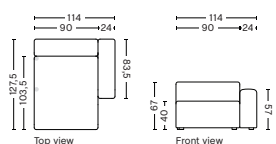

8265 | WIDE | CHAISE LONGUE | LOW ARMREST | RIGHT

DIMENSION
W114 x D127,5 x H67 cm
Seat H40 cm

SALES QTY. 1 pcs.

PRODUCT STATUS
Order produced

PACKAGING
1 box | 1 pcs.

BOX DIMENSION | WEIGHT
W68,5 x D150 x H116 cm | 67,8 kg

DESCRIPTION

Fabric Group 1	~~22.636,00~~
Fabric Group 2	~~22.636,00~~
Fabric Group 3	~~22.636,00~~
Fabric Group 4	~~22.636,00~~
Fabric Group 5	~~22.636,00~~
Fabric Group 6	~~22.636,00~~

Not available in leather