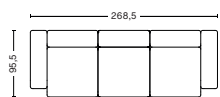

3 SEATER COMBINATION 1 LOW ARMREST | 1064+1063+1065

DIMENSION
W268,5 x D95,5 x H67 cm
Seat H40 cm

PACKAGING
3 box | 1 pcs.

DESCRIPTION
Fabric group 1
Fabric group 2
Fabric group 3
Fabric group 4
Fabric group 5
Fabric group 6

PRICE
~~255.000,00~~
~~225.000,00~~
~~225.000,00~~
~~225.000,00~~
~~225.000,00~~
~~225.000,00~~

PRODUCT STATUS
Order produced