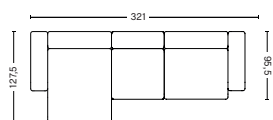

MAGS COMBINATIONS

COMBINATION 10 LOW ARMREST | LEFT 8264+1063+1965 OR RIGHT 1964+1063+8265

DIMENSION

W264,5 x D127,5 x H67 cm
Seat H40 cm

PRODUCT STATUS

Order produced

PACKAGING

5 box | 1 pcs.

DESCRIPTION

Fabric group 1
Fabric group 2
Fabric group 3
Fabric group 4
Fabric group 5
Fabric group 6
Not available in leather

PRICE

~~52.600,00~~
~~32.300,00~~
~~42.800,00~~
~~42.800,00~~
~~52.200,00~~
~~102.200,00~~