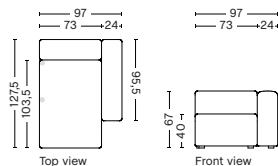

1862 | CORNER | LEFT

DIMENSION
W93 x D93 x H67 cm
Seat H40 cm

SALES QTY. 1 pcs.

PRODUCT STATUS
Order produced

PACKAGING
1 box | 1 pcs.

BOX DIMENSION | WEIGHT
W116 x D99 x H69 cm | 42 kg

DESCRIPTION

| | |
|----------------|----------------------|
| Fabric Group 1 | 19.990,00 |
| Fabric Group 2 | 13.990,00 |
| Fabric Group 3 | 10.990,00 |
| Fabric Group 4 | 19.990,00 |
| Fabric Group 5 | 29.990,00 |
| Fabric Group 6 | 29.990,00 |

1861 | CORNER | RIGHT

DIMENSION
W93 x D93 x H67 cm
Seat H40 cm

SALES QTY. 1 pcs.

PRODUCT STATUS
Order produced

PACKAGING
1 box | 1 pcs.

BOX DIMENSION | WEIGHT
W116 x D99 x H69 cm | 42 kg

DESCRIPTION

| | |
|----------------|----------------------|
| Fabric Group 1 | 19.990,00 |
| Fabric Group 2 | 13.990,00 |
| Fabric Group 3 | 10.990,00 |
| Fabric Group 4 | 19.990,00 |
| Fabric Group 5 | 29.990,00 |
| Fabric Group 6 | 29.990,00 |

MAGS | CONNECTABLE MODULES

8162 | NARROW | CHAISE LONGUE | LEFT

DIMENSION
W97 x D127,5 x H67 cm
Seat H40 cm

SALES QTY. 1 pcs.

PRODUCT STATUS
Order produced

PACKAGING
1 box | 1 pcs.

BOX DIMENSION | WEIGHT
W116 x D150 x H69 cm | 59,5 kg

8161 | NARROW | CHAISE LONGUE | RIGHT

DIMENSION
W97 x D127,5 x H67 cm
Seat H40 cm

SALES QTY. 1 pcs.

PRODUCT STATUS
Order produced

PACKAGING
1 box | 1 pcs.

BOX DIMENSION | WEIGHT
W116 x D150 x H69 cm | 59,5 kg