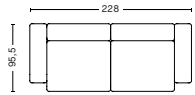

2,5 SEATER COMBINATION 1 LOW ARMREST | 1964+1965

DIMENSION
W228 x D95,5 x H67 cm
Seat H40 cm

PACKAGING
2 box | 1 pcs.

DESCRIPTION
Fabric group 1
Fabric group 2
Fabric group 3
Fabric group 4
Fabric group 5
Fabric group 6

PRICE
~~22200,00~~
~~22200,00~~
~~22200,00~~
~~22200,00~~
~~22200,00~~
~~22200,00~~

PRODUCT STATUS
Order produced