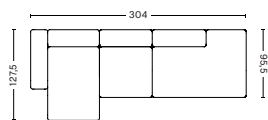

3 SEATER COMBINATION 3 LOW ARMREST | LEFT 8164+1063+9302 OR RIGHT 9301+1063+8165

DIMENSION
W304 x D127,5 x H67 cm
Seat H40 cm

PACKAGING
3 box | 1 pcs.

DESCRIPTION
Fabric group 1
Fabric group 2
Fabric group 3
Fabric group 4
Fabric group 5
Fabric group 6
Not available in leather

PRICE
~~225.000,00~~
~~225.000,00~~
~~225.000,00~~
~~225.000,00~~
~~225.000,00~~
~~225.000,00~~

PRODUCT STATUS
Order produced