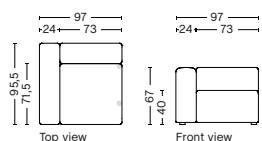

9301
Lounge
Right backrest

MAGS CUSHION

9 | Mags Cushion

10 | Mags Cushion

MAGS | CONNECTABLE MODULES

1062 | NARROW | LEFT

DIMENSION
W97 x D95,5 x H67 cm
Seat H40 cm

SALES QTY. 1 pcs.

PRODUCT STATUS
Order produced

PACKAGING
1 box | 1 pcs.

BOX DIMENSION | WEIGHT
W116 x D99 x H69 cm | 45 kg

DESCRIPTION
Fabric Group 1
Fabric Group 2
Fabric Group 3
Fabric Group 4
Fabric Group 5
Fabric Group 6

PRICE
~~16.990,00~~
~~18.990,00~~
~~18.990,00~~
~~18.990,00~~
~~21.990,00~~
~~32.990,00~~

1061 | NARROW | RIGHT

DIMENSION
W97 x D95,5 x H67 cm
Seat H40 cm

SALES QTY. 1 pcs.

PRODUCT STATUS
Order produced

PACKAGING
1 box | 1 pcs.