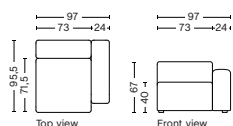

1065FS | NARROW | LOW ARMREST | RIGHT

DIMENSION
W97 x D95,5 x H67 cm
Seat H40 cm

SALES QTY. 1 pcs.

PRODUCT STATUS
Order produced

PACKAGING
1 box | 1 pcs.

BOX DIMENSION | WEIGHT
W68,5 x D115,8 x H98,8 cm | 42 kg

DESCRIPTION	PRICE
Fabric Group 1	18.880,00
Fabric Group 2	19.990,00
Fabric Group 3	20.990,00
Fabric Group 4	20.990,00
Fabric Group 5	20.990,00
Fabric Group 6	22.990,00

FABRIC GROUPS

1 | Atlas, Autumn, Linara FR, Metaphor FR, Mode FR, Overlap, Remix, Story, Valencia™ 2 | Field, Maglia, Melange Nap, Naveli, Nico, Olavi By HAY FR, Osumi FR, Relate, Steelcut, Steelcut Trio, Tadao, Turf 3 | Divina, Divina MD, Divina Melange, Fiord, Re-Wool, Ruskin, Steelcut Quartet, Tartaglia FR, Volume by HAY, Yuma 4 | Bolgheri, Canvas, Encircle, Hallingdal 65, Ice FR, Raas 5 | Loft, Sierra Leather 6 | Coda, Vanir, Vidar, California Leather, Nevada Leather, Sense Leather