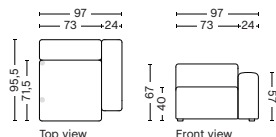

1063RE | NARROW | RIGHT END

DIMENSION
W74,5 x D95,5 x H67 cm
Seat H40 cm

SALES QTY. 1 pcs.

PRODUCT STATUS
Order produced

PACKAGING
1 box | 1 pcs.

BOX DIMENSION | WEIGHT
W78 x D99 x H69 cm | 29 kg

DESCRIPTION
Fabric Group 1
Fabric Group 2
Fabric Group 3
Fabric Group 4
Fabric Group 5
Fabric Group 6

MAGS | CONNECTABLE MODULES

1064 | NARROW | LOW ARMREST | LEFT

DIMENSION
W97 x D95,5 x H67 cm
Seat H40 cm

SALES QTY. 1 pcs.

PRODUCT STATUS
Order produced

PACKAGING
1 box | 1 pcs.

BOX DIMENSION | WEIGHT
W68,5 x D115,8 x H98,8 cm | 42 kg

1065 | NARROW | LOW ARMREST | RIGHT

DIMENSION
W97 x D95,5 x H67 cm
Seat H40 cm

SALES QTY. 1 pcs.

PRODUCT STATUS
Order produced

PACKAGING
1 box | 1 pcs.

BOX DIMENSION | WEIGHT
W68,5 x D115,8 x H98,8 cm | 42 kg