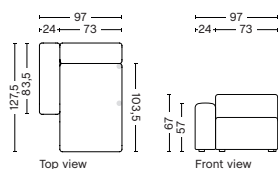

1965 | WIDE | LOW ARMREST | RIGHT

DIMENSION
W114 x D95,5 x H67 cm
Seat H40 cm

SALES QTY. 1 pcs.

PRODUCT STATUS
Order produced

PACKAGING
1 box | 1 pcs.

BOX DIMENSION | WEIGHT
W68,5 x D115,8 x H98,8 cm | 48,5 kg

1861 | CORNER | RIGHT

DIMENSION
W93 x D93 x H67 cm
Seat H40 cm

SALES QTY. 1 pcs.

PRODUCT STATUS
Order produced

PACKAGING
1 box | 1 pcs.

BOX DIMENSION | WEIGHT
W116 x D99 x H69 cm | 42 kg

DESCRIPTION

| | |
|----------------|----------------------|
| Fabric Group 1 | 19.990,00 |
| Fabric Group 2 | 13.990,00 |
| Fabric Group 3 | 10.990,00 |
| Fabric Group 4 | 19.990,00 |
| Fabric Group 5 | 29.990,00 |
| Fabric Group 6 | 29.990,00 |

8161 | NARROW | CHAISE LONGUE | RIGHT

DIMENSION
W97 x D127,5 x H67 cm
Seat H40 cm

SALES QTY. 1 pcs.

PRODUCT STATUS
Order produced

PACKAGING
1 box | 1 pcs.

BOX DIMENSION | WEIGHT
W116 x D150 x H69 cm | 59,5 kg

8164 | NARROW | CHAISE LONGUE | LOW ARMREST | LEFT

DIMENSION
W97 x D127,5 x H67 cm
Seat H40 cm

SALES QTY. 1 pcs.

PRODUCT STATUS
Order produced

PACKAGING
1 box | 1 pcs.

BOX DIMENSION | WEIGHT
W68,5 x D150 x H116 cm | 56,9 kg