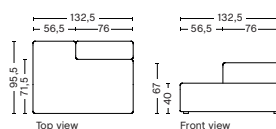

9301FS | LOUNGE | RIGHT BACKREST

DIMENSION
W132,5 x D95,5 x H67 cm
Seat H40 cm

SALES QTY. 1 pcs.

PRODUCT STATUS
Order produced

PACKAGING
1 box | 1 pcs.

BOX DIMENSION | WEIGHT
W116 x D150 x H68,5 cm | 58 kg

DESCRIPTION	PRICE
Fabric Group 1	~~18.990,00~~
Fabric Group 2	~~28.990,00~~
Fabric Group 3	~~28.996,00~~
Fabric Group 4	~~28.996,00~~
Fabric Group 5	~~28.996,00~~
Fabric Group 6	~~28.990,00~~
Not available in leather	

FABRIC GROUPS

1 | Atlas, Autumn, Linara FR, Metaphor FR, Mode FR, Overlap, Remix, Story, Valencia** 2 | Field, Flamiber, Maglia, Melange Nap, Naveli, Nico, Olavi By HAY FR, Osumi FR, Relate, Steelcut, Steelcut Trio, Tadao, Turf 3 | Divina, Divina MD, Divina Melange, Fiord, Re-Wool, Ruskin, Steelcut Quartet, Tartaglia FR, Volume by HAY, Yuma 4 | Bolgheri, Canvas, Encircle, Hallingdal 65, Ice FR, Raas 5 | Loft 6 | Coda, Vanir, Vidor