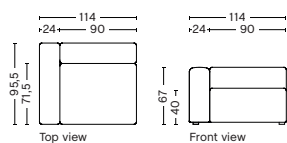

MAGS | FREE STANDING MODULES

1962FS | WIDE | LEFT

DIMENSION
W114 x D95,5 x H67 cm
Seat H40 cm

SALES QTY. 1 pcs.

PRODUCT STATUS
Order produced

PACKAGING
1 box | 1 pcs.

BOX DIMENSION | WEIGHT
W116 x D99 x H69 cm | 51 kg

DESCRIPTION

Fabric Group 1	~~28.990,00~~
Fabric Group 2	~~28.990,00~~
Fabric Group 3	~~28.990,00~~
Fabric Group 4	~~28.990,00~~
Fabric Group 5	~~28.990,00~~
Fabric Group 6	~~28.990,00~~