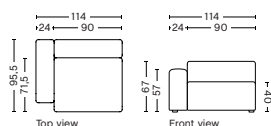

1964FS | WIDE | LOW ARMREST | LEFT

DIMENSION
W114 x D95,5 x H67 cm
Seat H40 cm

SALES QTY. 1 pcs.

PRODUCT STATUS
Order produced

PACKAGING
1 box | 1 pcs.

BOX DIMENSION | WEIGHT
W68,5 x D115,8 x H98,8 cm | 48,5 kg

DESCRIPTION

Fabric Group 1	~~28.990,00~~
Fabric Group 2	~~28.990,00~~
Fabric Group 3	~~28.990,00~~
Fabric Group 4	~~28.990,00~~
Fabric Group 5	~~28.990,00~~
Fabric Group 6	~~28.990,00~~

FABRIC GROUPS

1 | Atlas, Autumn, Linara FR, Metaphor FR, Mode FR, Overlap, Remix, Story, Valencia™ 2 | Field, Maglia, Melange Nap, Naveli, Nico, Olavi By HAY FR, Osuni FR, Relate, Steelcut, Steelcut Trio, Tadao, Turf 3 | Divina, Divina MD, Divina Melange, Fiord, Re-Wool, Ruskin, Steelcut Quartet, Tartaglia FR, Volume by HAY, Yuma 4 | Bolgheri, Canvas, Encircle, Hallingdal 65, Ice FR, Raas 5 | Loft, Sierra Leather 6 | Coda, Vanir, Vidar, California Leather, Nevada Leather, Sense Leather