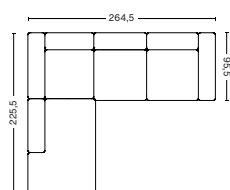

CORNER COMBINATION 2 | LEFT 9301+1862+1063+1061 OR RIGHT 1062+1063+1861+9302

DIMENSION

W264,5 x D225,5 x H67 cm
Seat H40 cm

PRODUCT STATUS

Order produced

PACKAGING

4 box | 1 pcs.

DESCRIPTION

Fabric group 1
Fabric group 2
Fabric group 3
Fabric group 4
Fabric group 5
Fabric group 6
Not available in leather

PRICE

~~42.800,00~~
~~42.800,00~~
~~42.800,00~~
~~32.200,00~~
~~42.200,00~~
~~102.200,00~~