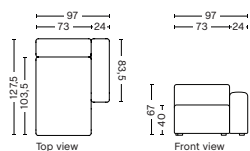

8165FS | NARROW | CHAISE LONGUE | LOW ARMREST | RIGHT

DIMENSION
W97 x D127,5 x H67 cm
Seat H40 cm

SALES QTY. 1 pcs.

PRODUCT STATUS
Order produced

PACKAGING
1 box | 1 pcs.

BOX DIMENSION | WEIGHT
W68,5 x D150 x H116 cm | 56,9 kg

DESCRIPTION	PRICE
Fabric Group 1	~~21,890,00~~
Fabric Group 2	~~21,890,00~~
Fabric Group 3	~~21,890,00~~
Fabric Group 4	~~21,890,00~~
Fabric Group 5	~~21,890,00~~
Fabric Group 6	~~21,890,00~~
Not available in leather	

FABRIC GROUPS

1 | Atlas, Autumn, Linara FR, Metaphor FR, Mode FR, Overlap, Remix, Story, Valencia™ 2 | Field, Flamiber, Maglia, Melange Nap, Naveli, Nico, Olavi By HAY FR, Osumi FR, Relate, Steelcut, Steelcut Trio, Tadao, Turf 3 | Divina, Divina MD, Divina Melange, Fiord, Re-Wool, Ruskin, Steelcut Quartet, Tartaglia FR, Volume by HAY, Yuma 4 | Bolgheri, Canvas, Encircle, Hallingdal 65, Ice FR, Raas 5 | Loft 6 | Coda, Vanir, Vidor