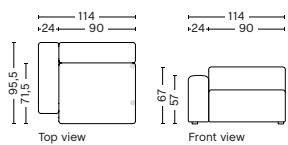

1963RE | WIDE | RIGHT

DIMENSION
W91,5 x D95,5 x H67 cm
Seat H40 cm

SALES QTY. 1 pcs.

PRODUCT STATUS
Order produced

PACKAGING
1 box | 1 pcs.

BOX DIMENSION | WEIGHT
W116 x D99 x H69 cm | 36,5 kg

DESCRIPTION

| | |
|----------------|----------------------|
| Fabric Group 1 | 10.990,00 |
| Fabric Group 2 | 10.990,00 |
| Fabric Group 3 | 19.990,00 |
| Fabric Group 4 | 29.990,00 |
| Fabric Group 5 | 29.990,00 |
| Fabric Group 6 | 32.990,00 |

1965 | WIDE | LOW ARMREST | RIGHT

DIMENSION
W114 x D95,5 x H67 cm
Seat H40 cm

SALES QTY. 1 pcs.

PRODUCT STATUS
Order produced

PACKAGING
1 box | 1 pcs.

BOX DIMENSION | WEIGHT
W68,5 x D115,8 x H98,8 cm | 48,5 kg

1964 | WIDE | LOW ARMREST | LEFT

DIMENSION
W114 x D95,5 x H67 cm
Seat H40 cm

SALES QTY. 1 pcs.

PRODUCT STATUS
Order produced

PACKAGING
1 box | 1 pcs.

BOX DIMENSION | WEIGHT
W68,5 x D115,8 x H98,8 cm | 48,5 kg