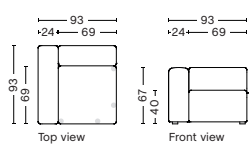

1965 | WIDE | LOW ARMREST | RIGHT

DIMENSION
W114 x D95,5 x H67 cm
Seat H40 cm

SALES QTY. 1 pcs.

PRODUCT STATUS
Order produced

PACKAGING
1 box | 1 pcs.

BOX DIMENSION | WEIGHT
W68,5 x D115,8 x H98,8 cm | 48,5 kg

1964 | WIDE | LOW ARMREST | LEFT

DIMENSION
W114 x D95,5 x H67 cm
Seat H40 cm

SALES QTY. 1 pcs.

PRODUCT STATUS
Order produced

PACKAGING
1 box | 1 pcs.

BOX DIMENSION | WEIGHT
W68,5 x D115,8 x H98,8 cm | 48,5 kg

1862 | CORNER | LEFT

DIMENSION
W93 x D93 x H67 cm
Seat H40 cm

SALES QTY. 1 pcs.

PRODUCT STATUS
Order produced

PACKAGING
1 box | 1 pcs.

BOX DIMENSION | WEIGHT
W116 x D99 x H69 cm | 42 kg

DESCRIPTION

| | |
|----------------|----------------------|
| Fabric Group 1 | 19.990,00 |
| Fabric Group 2 | 13.990,00 |
| Fabric Group 3 | 10.990,00 |
| Fabric Group 4 | 19.990,00 |
| Fabric Group 5 | 29.990,00 |
| Fabric Group 6 | 29.990,00 |