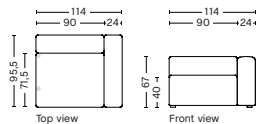

1065 | NARROW | LOW ARMREST | RIGHT

DIMENSION
W97 x D95,5 x H67 cm
Seat H40 cm

SALES QTY. 1 pcs.

PRODUCT STATUS
Order produced

PACKAGING
1 box | 1 pcs.

BOX DIMENSION | WEIGHT
W68,5 x D115,8 x H98,8 cm | 42 kg

1962 | WIDE | LEFT

DIMENSION
W114 x D95,5 x H67 cm
Seat H40 cm

SALES QTY. 1 pcs.

PRODUCT STATUS
Order produced

PACKAGING
1 box | 1 pcs.

BOX DIMENSION | WEIGHT
W116 x D99 x H69 cm | 51 kg

| DESCRIPTION | PRICE |
|----------------|-----------|
| Fabric Group 1 | 19.996,00 |
| Fabric Group 2 | 21.996,00 |
| Fabric Group 3 | 21.996,00 |
| Fabric Group 4 | 21.996,00 |
| Fabric Group 5 | 24.996,00 |
| Fabric Group 6 | 25.996,00 |

1961 | WIDE | RIGHT

DIMENSION
W114 x D95,5 x H67 cm
Seat H40 cm

SALES QTY. 1 pcs.

PRODUCT STATUS
Order produced

PACKAGING
1 box | 1 pcs.

BOX DIMENSION | WEIGHT
W116 x D99 x H69 cm | 51 kg

| DESCRIPTION | PRICE |
|----------------|-----------|
| Fabric Group 1 | 19.996,00 |
| Fabric Group 2 | 21.996,00 |
| Fabric Group 3 | 21.996,00 |
| Fabric Group 4 | 21.996,00 |
| Fabric Group 5 | 24.996,00 |
| Fabric Group 6 | 25.996,00 |

1963 | WIDE | MIDDLE

DIMENSION
W91,5 x D95,5 x H67 cm
Seat H40 cm

SALES QTY. 1 pcs.

PRODUCT STATUS
Order produced

PACKAGING
1 box | 1 pcs.

BOX DIMENSION | WEIGHT
W116 x D99 x H69 cm | 36,5 kg

| DESCRIPTION | PRICE |
|----------------|-----------|
| Fabric Group 1 | 16.996,00 |
| Fabric Group 2 | 18.996,00 |
| Fabric Group 3 | 18.996,00 |
| Fabric Group 4 | 18.996,00 |
| Fabric Group 5 | 21.996,00 |
| Fabric Group 6 | 23.996,00 |