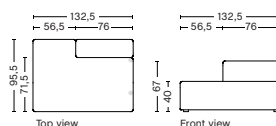

9301 | LOUNGE | RIGHT BACKREST

DIMENSION
W132,5 x D95,5 x H67 cm
Seat H40 cm

SALES QTY. 1 pcs.

PRODUCT STATUS
Order produced

PACKAGING
1 box | 1 pcs.

BOX DIMENSION | WEIGHT
W116 x D150 x H69 cm | 58 kg

DESCRIPTION

Fabric Group 1	~~19.930,00~~
Fabric Group 2	~~19.930,00~~
Fabric Group 3	~~19.930,00~~
Fabric Group 4	~~22.636,00~~
Fabric Group 5	~~22.636,00~~
Fabric Group 6	~~22.636,00~~

Not available in leather