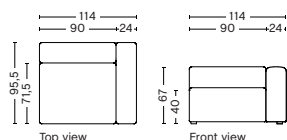

1961FS | WIDE | RIGHT

DIMENSION
W114 x D95,5 x H67 cm
Seat H40 cm

SALES QTY. 1 pcs.

PRODUCT STATUS
Order produced

PACKAGING
1 box | 1 pcs.

BOX DIMENSION | WEIGHT
W116 x D99 x H69 cm | 51 kg

DESCRIPTION

Fabric Group 1	~~28.990,00~~
Fabric Group 2	~~28.990,00~~
Fabric Group 3	~~28.990,00~~
Fabric Group 4	~~28.990,00~~
Fabric Group 5	~~28.990,00~~
Fabric Group 6	~~28.990,00~~