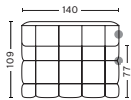

602 | WIDE | LEFT END

DIMENSION
W142 x D109 x H72 cm
Seat H41 cm

SALES QTY. 1 pcs.

PRODUCT STATUS
Order produced

PACKAGING
1 box | 1 pcs.

BOX DIMENSION | WEIGHT
W151 x D116 x H77 cm | 52,00 kg

DESCRIPTION
Fabric Group 1
Fabric Group 2
Fabric Group 3
Fabric Group 4
Fabric Group 5
Fabric Group 6

QUILTON | CUSHION

DIMENSION
W57 x D19 x H49 cm

SALES QTY. 1 pcs.

PRODUCT STATUS
Order produced

PACKAGING
1 box | 1 pcs.

BOX DIMENSION | WEIGHT
W57 x D19 x H48 cm | 0,50 kg

DESCRIPTION
Fabric Group 1
Fabric Group 2
Fabric Group 3
Fabric Group 4
Fabric Group 5
Fabric Group 6

FABRIC GROUPS

1 | Atlas, Autumn, Linara, Metaphor, Mode, Overlap, Remix, Story 2 | Field, Maglia, Melange Nap, Navelli, Nico, Olavi By HAY, Osumi, Relate, Steelcut, Steelcut Trio, Tadao, Turf 3 | Divina, Divina MD, Divina Melange, Fiord, Flamiber, Re-Wool, Ruskin, Steelcut Quartet, Tartaglia, Volume by HAY, Yuma 4 | Bolgheri, Encircle, Hallingdal 65, Raas 5 | Loft, Sierra Leather 6 | Coda, Vanir, Vidar, California Leather, Nevada Leather, Sense Leather