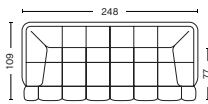

3 SEATER

DIMENSION

W248 x D109 x H72 cm
Seat H41 cm

SALES QTY. 1 pcs.

PRODUCT STATUS

Order produced

PACKAGING

1 box | 1 pcs.

BOX DIMENSION | WEIGHT

W260 x D120 x H90 cm | 136,00 kg

DESCRIPTION

Fabric Group 1
Fabric Group 2
Fabric Group 3
Fabric Group 4
Fabric Group 5
Fabric Group 6