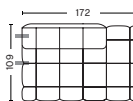

412 | CHAISE LONGUE | RIGHT BACKREST

DIMENSION
W172 x D109 x H72 cm
Seat H41 cm

SALES QTY. 1 pcs.

PRODUCT STATUS
Order produced

PACKAGING
1 box | 1 pcs.

BOX DIMENSION | WEIGHT
W181 x D116 x H80 cm | 58,00 kg

DESCRIPTION
Fabric Group 1
Fabric Group 2
Fabric Group 3
Fabric Group 4
Fabric Group 5
Fabric Group 6

FABRIC GROUPS