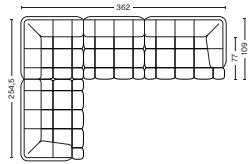

CORNER COMBINATION 25 | 202+100+203+201

DIMENSION
W362 x D254,5 x H72 cm
Seat H41 cm

PRODUCT STATUS
Order produced

PACKAGING
4 box | 1 pcs.

BOX DIMENSION | WEIGHT
W151 x D116 x H80 cm | 59 kg
W105 x D116 x H77 cm | 44 kg
W105 x D116 x H80 cm | 44 kg
W105 x D116 x H80 cm | 44 kg

DESCRIPTION
Fabric group 1
Fabric group 2
Fabric group 3
Fabric group 4
Fabric group 5
Fabric group 6