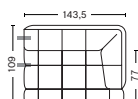

201 | NARROW | RIGHT ARMREST

DIMENSION

W143,5 x D109 x H72 cm

Seat H41 cm

SALES QTY. 1 pcs.

PRODUCT STATUS

Order produced

PACKAGING

1 box | 1 pcs.

BOX DIMENSION | WEIGHT

W151 x D116 x H80 cm | 58,40 kg

DESCRIPTION

Fabric Group 1

Fabric Group 2

Fabric Group 3

Fabric Group 4

Fabric Group 5

Fabric Group 6

FABRIC GROUPS