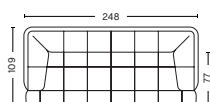

3 SEATER

DIMENSION

W248 x D109 x H72 cm

Seat H41 cm

SALES QTY. 1 pcs.

PRODUCT STATUS

Order produced

PACKAGING

1 box | 1 pcs.

BOX DIMENSION | WEIGHT

W256 x D116 x H80 cm | 91,00 kg

DESCRIPTION

Fabric Group 1

Fabric Group 2

Fabric Group 3

Fabric Group 4

Fabric Group 5

Fabric Group 6

OTTOMAN 05

DIMENSION

W105 x D105 x H41 cm

Seat H41 cm

SALES QTY. 1 pcs.

PRODUCT STATUS

Order produced

PACKAGING

1 box | 1 pcs.

BOX DIMENSION | WEIGHT

W116 x D116 x H45 cm | 33,30 kg

DESCRIPTION

Fabric Group 1

Fabric Group 2

Fabric Group 3

Fabric Group 4

Fabric Group 5

Fabric Group 6