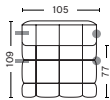

203 | NARROW | MIDDLE

DIMENSION
W105 x D109 x H72 cm
Seat H41 cm

SALES QTY. 1 pcs.

PRODUCT STATUS
Order produced

PACKAGING
1 box | 1 pcs.

BOX DIMENSION | WEIGHT
W105 x D116 x H80 cm | 44,10 kg

DESCRIPTION
Fabric Group 1
Fabric Group 2
Fabric Group 3
Fabric Group 4
Fabric Group 5
Fabric Group 6