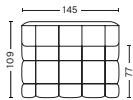

303 FS | WIDE | FREE STANDING

DIMENSION
W139 x D109 x H72 cm
Seat H41 cm

SALES QTY. 1 pcs.

PRODUCT STATUS
Order produced

PACKAGING
1 box | 1 pcs.

BOX DIMENSION | WEIGHT
W151 x D116 x H77 cm | 52,00 kg

DESCRIPTION
Fabric Group 1
Fabric Group 2
Fabric Group 3
Fabric Group 4
Fabric Group 5
Fabric Group 6