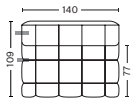

601 | WIDE | RIGHT END

DIMENSION
W142 x D109 x H72 cm
Seat H41 cm

SALES QTY. 1 pcs.

PRODUCT STATUS
Order produced

PACKAGING
1 box | 1 pcs.

BOX DIMENSION | WEIGHT
W151 x D116 x H77 cm | 52,00 kg

DESCRIPTION
Fabric Group 1
Fabric Group 2
Fabric Group 3
Fabric Group 4
Fabric Group 5
Fabric Group 6