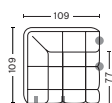

CORNER 100

DIMENSION

W109 x D109 x H72 cm

Seat H41 cm

SALES QTY. 1 pcs.

PRODUCT STATUS

Order produced

PACKAGING

1 box | 1 pcs.

BOX DIMENSION | WEIGHT

W105 x D116 x H77 cm | 48,40 kg

DESCRIPTION

Fabric Group 1

Fabric Group 2

Fabric Group 3

Fabric Group 4

Fabric Group 5

Fabric Group 6