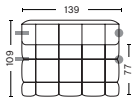

QUILTON MODULES

303 | WIDE | MIDDLE

DIMENSION
W139 x D109 x H72 cm
Seat H41 cm

SALES QTY. 1 pcs.

PRODUCT STATUS
Order produced

PACKAGING
1 box | 1 pcs.

BOX DIMENSION | WEIGHT
W151 x D116 x H80 cm | 51,60 kg

DESCRIPTION
Fabric Group 1
Fabric Group 2
Fabric Group 3
Fabric Group 4
Fabric Group 5
Fabric Group 6