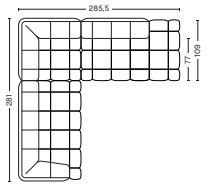

QUILTON COMBINATIONS

CORNER COMBINATION 24 | RIGHT 411+100+301 OR LEFT 302+100+412

DIMENSION
W285,5 x D281 x H72 cm
Seat H41 cm

PRODUCT STATUS
Order produced

PACKAGING
3 box | 1 pcs.

BOX DIMENSION | WEIGHT
W181 x D116 x H80 cm | 58 kg
W105 x D116 x H77 cm | 44 kg
W181 x D116 x H80 cm | 68 kg

DESCRIPTION
Fabric group 1
Fabric group 2
Fabric group 3
Fabric group 4
Fabric group 5
Fabric group 6