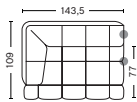

QUILTON MODULES

202 | NARROW | LEFT ARMREST

DIMENSION
W143,5 x D109 x H72 cm
Seat H41 cm

SALES QTY. 1 pcs.

PRODUCT STATUS
Order produced

PACKAGING
1 box | 1 pcs.

BOX DIMENSION | WEIGHT
W151 x D116 x H80 cm | 58,40 kg

DESCRIPTION
Fabric Group 1
Fabric Group 2
Fabric Group 3
Fabric Group 4
Fabric Group 5
Fabric Group 6