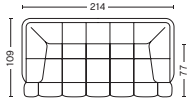

QUILTON LIFT

Design by Doshi Levien

Seat & Back | Full upholstered wadded PU foam.

Inner Frame | FSC-certified wood construction with a spring system and non-woven fabric bottom.

Legs | Solid wood with felt pads.

Cushion filling | Fibres made from 100% recycled post consumer polyester.

Link to Digital Library

LEGS	FABRIC					
	Fabric Group 1	Fabric Group 2	Fabric Group 3	Fabric Group 4	Fabric Group 5	Fabric Group 6
Black	*	*	*	*	*	*
Oak	*	*	*	*	*	*
Walnut	*	*	*	*	*	*

2 SEATER

DIMENSION

W214 x D109 x H72 cm
Seat H41 cm

SALES QTY. 1 pcs.

PRODUCT STATUS

Order produced

PACKAGING

1 box | 1 pcs.

BOX DIMENSION | WEIGHT

W260 x D120 x H90 cm | 129,00 kg

DESCRIPTION

Fabric Group 1
Fabric Group 2
Fabric Group 3
Fabric Group 4
Fabric Group 5
Fabric Group 6