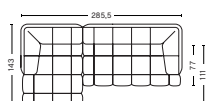

COMBINATION 20 | RIGHT 302+401 OR LEFT 402+301

DIMENSION
W285,5 x D143 x H72 cm
Seat H41 cm

PRODUCT STATUS
Order produced

PACKAGING
2 box | 1 pcs.

BOX DIMENSION | WEIGHT
W151 x D116 x H80 cm | 59 kg
W151 x D116 x H80 cm | 57 kg

DESCRIPTION
Fabric group 1
Fabric group 2
Fabric group 3
Fabric group 4
Fabric group 5
Fabric group 6