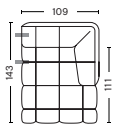

401 | CHAISE LONGUE | RIGHT ARMREST

DIMENSION
W109 x D143 x H72 cm
Seat H41 cm

SALES QTY. 1 pcs.

PRODUCT STATUS
Order produced

PACKAGING
1 box | 1 pcs.

BOX DIMENSION | WEIGHT
W151 x D116 x H80 cm | 57,00 kg

DESCRIPTION
Fabric Group 1
Fabric Group 2
Fabric Group 3
Fabric Group 4
Fabric Group 5
Fabric Group 6