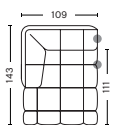

402 | CHAISE LONGUE | LEFT ARMREST

DIMENSION
W109 x D143 x H72 cm
Seat H41 cm

SALES QTY. 1 pcs.

PRODUCT STATUS
Order produced

PACKAGING
1 box | 1 pcs.

BOX DIMENSION | WEIGHT
W151 x D116 x H80 cm | 57,00 kg

DESCRIPTION
Fabric Group 1
Fabric Group 2
Fabric Group 3
Fabric Group 4
Fabric Group 5
Fabric Group 6