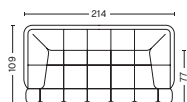

2 SEATER

DIMENSION

W214 x D109 x H72 cm

Seat H41 cm

SALES QTY. 1 pcs.

PRODUCT STATUS

Order produced

PACKAGING

1 box | 1 pcs.

BOX DIMENSION | WEIGHT

W256 x D116 x H80 cm | 81,60 kg

DESCRIPTION

Fabric Group 1

Fabric Group 2

Fabric Group 3

Fabric Group 4

Fabric Group 5

Fabric Group 6