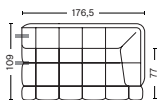

301 | WIDE | RIGHT ARMREST

DIMENSION
W176,5 x D109 x H72 cm
Seat H41 cm

SALES QTY. 1 pcs.

PRODUCT STATUS
Order produced

PACKAGING
1 box | 1 pcs.

BOX DIMENSION | WEIGHT
W181 x D116 x H80 cm | 67,60 kg

DESCRIPTION
Fabric Group 1
Fabric Group 2
Fabric Group 3
Fabric Group 4
Fabric Group 5
Fabric Group 6