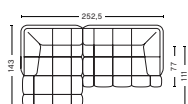

QUILTON COMBINATIONS

COMBINATION 19 | RIGHT 202+401 OR LEFT 402+201

DIMENSION
W252,5 x D143 x H72 cm
Seat H41 cm

PRODUCT STATUS
Order produced

PACKAGING
2 box | 1 pcs.

BOX DIMENSION | WEIGHT
W151 x D116 x H80 cm | 59 kg
W151 x D116 x H80 cm | 57 kg

DESCRIPTION
Fabric group 1
Fabric group 2
Fabric group 3
Fabric group 4
Fabric group 5
Fabric group 6