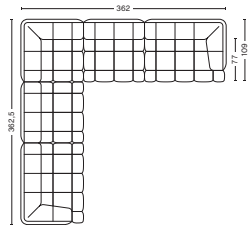

CORNER COMBINATION 26 | 202+203+100+203+201

DIMENSION
W362 x D362,5 x H72 cm
Seat H41 cm

PRODUCT STATUS
Order produced

PACKAGING
5 box | 1 pcs.

BOX DIMENSION | WEIGHT
W151 x D116 x H80 cm | 59 kg
W105 x D116 x H77 cm | 44 kg
2 pcs. | W105 x D116 x H80 cm | 88 kg
W105 x D116 x H77 cm | 44 kg

DESCRIPTION
Fabric group 1
Fabric group 2
Fabric group 3
Fabric group 4
Fabric group 5
Fabric group 6

COMBINATION 27 | 502+203+203+501

DIMENSION
W430,5 x D109 x H72 cm
Seat H41 cm

PRODUCT STATUS
Order produced

PACKAGING
4 box | 1 pcs.

BOX DIMENSION | WEIGHT
2 pcs. | W105 x D116 x H80 cm | 88 kg
W105 x D116 x H77 cm | 44 kg
W105 x D116 x H77 cm | 44 kg

DESCRIPTION
Fabric group 1
Fabric group 2
Fabric group 3
Fabric group 4
Fabric group 5
Fabric group 6

FABRIC GROUPS

1 | Atlas, Autumn, Linara, Metaphor, Mode, Overlap, Remix, Story 2 | Field, Maglia, Melange Nap, Naveli, Nico, Olavi By HAY, Osumi, Relate, Steelcut, Steelcut Trio, Tadao, Turf 3 | Divina, Divina MD, Divina Melange, Fiord, Flamiber, Re-Wool, Ruskin, Steelcut Quartet, Tartaglia, Volume by HAY, Yuma 4 | Bolgheri, Encircle, Hallingdal 65, Raas 5 | Loft, Sierra Leather 6 | Coda, Vanir, Vidar, California Leather, Nevada Leather, Sense Leather