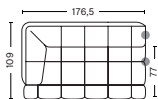

302 | WIDE | LEFT ARMREST

DIMENSION
W176,5 x D109 x H72 cm
Seat H41 cm

SALES QTY. 1 pcs.

PRODUCT STATUS
Order produced

PACKAGING
1 box | 1 pcs.

BOX DIMENSION | WEIGHT
W181 x D116 x H80 cm | 67,60 kg

DESCRIPTION
Fabric Group 1
Fabric Group 2
Fabric Group 3
Fabric Group 4
Fabric Group 5
Fabric Group 6

FABRIC GROUPS

1 | Atlas, Autumn, Linara, Metaphor, Mode, Overlap, Remix, Story 2 | Field, Maglia, Melange Nap, Navelli, Nico, Olavi By HAY, Osumi, Relate, Steelcut, Steelcut Trio, Tadao, Turf 3 | Divina, Divina MD, Divina Melange, Fiord, Flamiber, Re-Wool, Ruskin, Steelcut Quartet, Tartaglia, Volume by HAY, Yuma 4 | Bolgheri, Encircle, Hallingdal 65, Raas 5 | Loft, Sierra Leather 6 | Coda, Vanir, Vidar, California Leather, Nevada Leather, Sense Leather