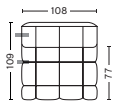

QUILTON MODULES

501 | NARROW | RIGHT END

DIMENSION
W108 x D109 x H72 cm
Seat H41 cm

SALES QTY. 1 pcs.

PRODUCT STATUS
Order produced

PACKAGING
1 box | 1 pcs.

BOX DIMENSION | WEIGHT
W105 x D116 x H77 cm | 45,30 kg

DESCRIPTION
Fabric Group 1
Fabric Group 2
Fabric Group 3
Fabric Group 4
Fabric Group 5
Fabric Group 6